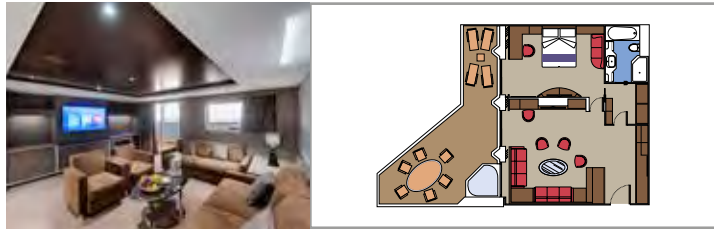

TOP SAIL LOUNGE

MSC YACHT CLUB POOL

INCLUDED FACILITIES

- Luxury Suites with premium interiors
- Spacious wardrobe
- Sitting area with sofa or separate living area
- Comfortable double bed or single beds (on request)
- Bathroom with shower and/or bathtub, vanity area with hairdryer
- Interactive TV, telephone, safe, minibar and air conditioning
- Wifi connection included

MSC YACHT CLUB ROYAL SUITE YC3

 ≈62
  ≈33
  16
  4

- › Balcony with private whirlpool bath and dining table
- › Separate living area and dining room
- › Walk-in wardrobe

MSC YACHT CLUB DELUXE SUITE YC1

 ≈25
  ≈8
  16-18
  5

 Cabin size (m²)

 Balcony size (m²)

 Deck location

 Accommodating up to

SUITE AUREA

INCLUDED FACILITIES

- Some Suites have balcony with private whirlpool
- Sitting area with sofa
- Spacious wardrobe
- Comfortable double bed or single beds (on request)
- Bathroom with shower or bathtub, vanity area with hairdryer
- Interactive TV, telephone, safe, minibar and air conditioning
- Wifi connection available (for a fee)

The images are representative only. Size, layout and furniture may vary (within the same cabin category).

 Cabin size (m²)

 Balcony size (m²)

 Deck location

 Accommodating up to

BALCONY

INCLUDED FACILITIES

- Balcony*
- Sitting area with sofa
- Comfortable double bed or single beds (on request)
- Bathroom with shower or bathtub, vanity area with hairdryer
- Interactive TV, telephone, safe, minibar and air conditioning
- Wifi connection available (for a fee)