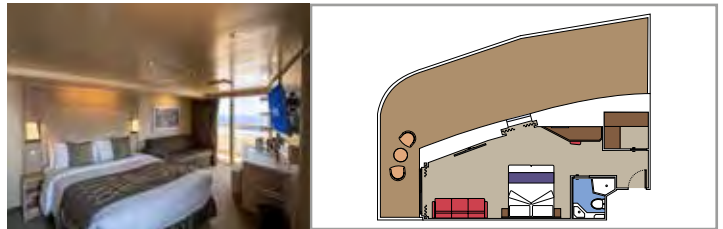

PREMIUM SUITE AUREA WITH TERRACE

SLT

≈28
≈38
9
4

- › Sitting area with sofa
- › Spacious wardrobe