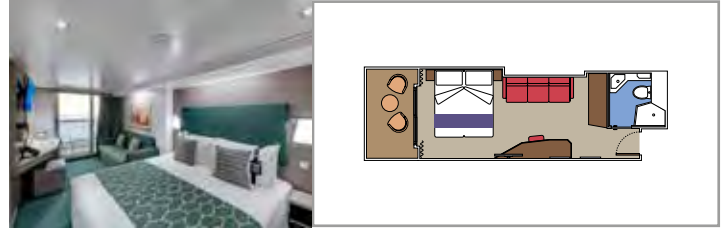

DELUXE BALCONY

BR4

≈17
≈5
15
4

› Top deck location