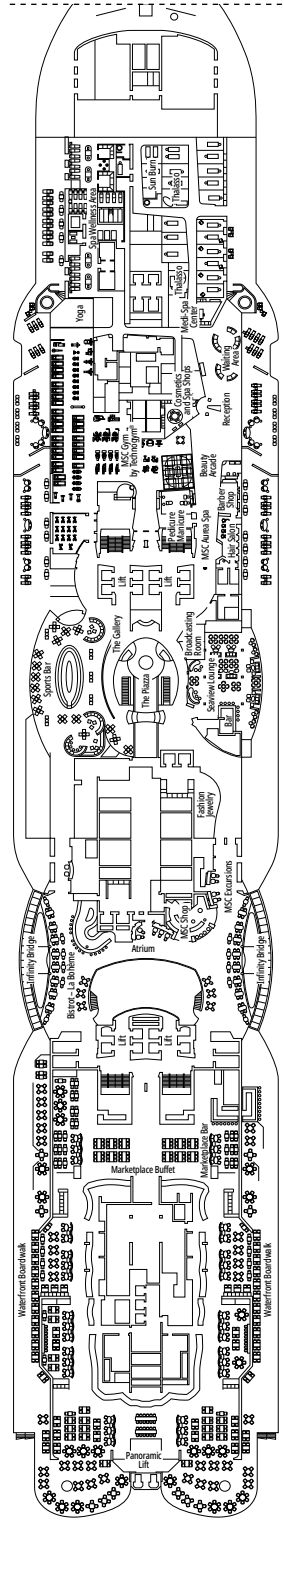

DECK 8
OCEAN CAY