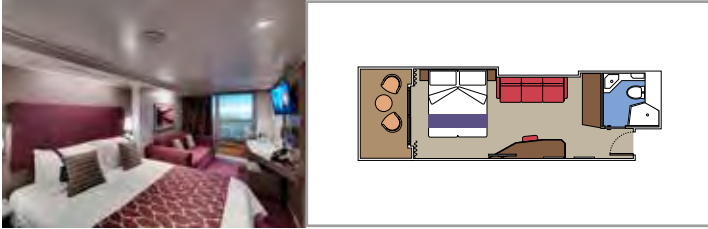

BALCONY

INCLUDED FACILITIES

- Balcony*
- Sitting area with sofa
- Comfortable double bed or single beds (on request)
- Bathroom with shower or bathtub, vanity area with hairdryer
- Interactive TV, telephone, safe, minibar and air conditioning
- Wifi connection available (for a fee)

*Some cabins have a metal balcony front, instead of glass.

DELUXE BALCONY AUREA

BA

≈17
≈9
9
4

› Best ship position