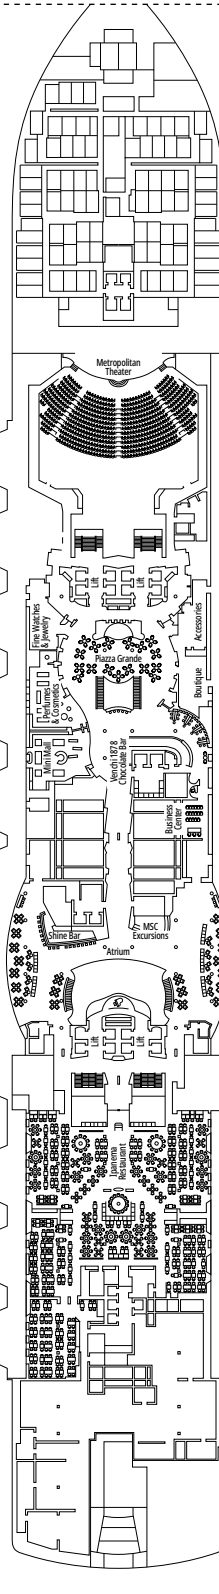

DECK 6
COPACABANA