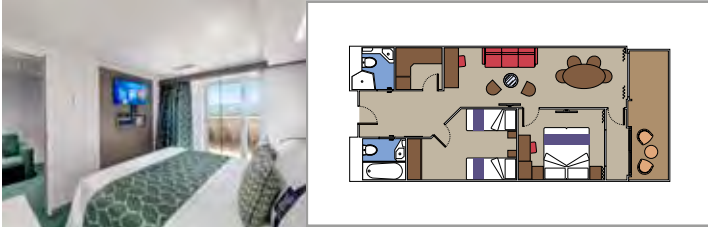

- › Sitting area with sofa
- › Spacious wardrobe

MSC YACHT CLUB INTERIOR SUITE YIN

 ≈21
  16-18
  2

- › Spacious wardrobe

The images are representative only. Size, layout and furniture may vary (within the same cabin category).

 Cabin size (m²)

 Balcony size (m²)

 Deck location

 Accommodating up to

SUITE AUREA

INCLUDED FACILITIES

- Some Suites have balcony with private whirlpool
- Sitting area with sofa
- Spacious wardrobe
- Comfortable double bed or single beds (on request)
- Bathroom with shower or bathtub, vanity area with hairdryer
- Interactive TV, telephone, safe, minibar and air conditioning
- Wifi connection available (for a fee)

TWO-BEDROOM GRAND SUITE AUREA

SD

 ≈49
  ≈17
  11-14
  5

- › Sitting area with sofa or separate living area
- › Two bathrooms, one with bathtub and one with shower
- › Two bedrooms, one with double bed and one with two single beds
- › Walk-in wardrobe

GRAND SUITE AUREA

SX

 ≈35-49
  ≈10-21
  9-13
  4

- › Sitting area with sofa or separate living area
- › Walk-in wardrobe

PREMIUM SUITE AUREA WITH WHIRLPOOL

SLW

 ≈28
  ≈7
  9-15
  5

- › Large balcony with its own private whirlpool bath
- › Sitting area with sofa
- › Spacious wardrobe