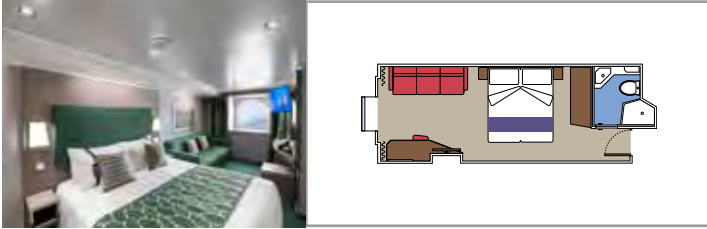

OCEAN VIEW

INCLUDED FACILITIES

- Window with sea view
- Comfortable double bed or single beds (on request)
- Bathroom with shower, vanity area with hairdryer
- Interactive TV, telephone, safe, minibar and air conditioning
- Wifi connection available (for a fee)

DELUXE OCEAN VIEW

OR1

≈17 5 4

› Low deck location

The images are representative only. Size, layout and furniture may vary (within the same cabin category).

Cabin size (m²)

Balcony size (m²)

Deck location

Accommodating up to