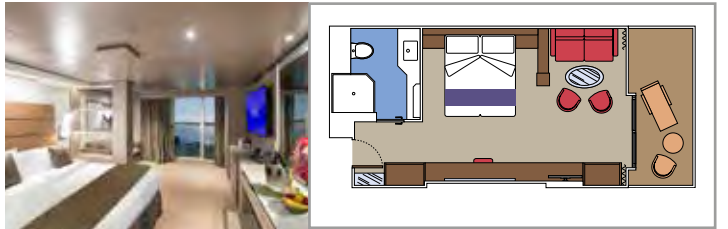

TOP SAIL LOUNGE

MSC YACHT CLUB POOL

INCLUDED FACILITIES

- Luxury Suites with premium interiors
- Spacious wardrobe
- Sitting area with sofa or separate living area
- Comfortable double bed or single beds (on request)
- Bathroom with shower and/or bathtub, vanity area with hairdryer
- Interactive TV, telephone, safe, minibar and air conditioning
- Wifi connection included

MSC YACHT CLUB ROYAL SUITE YC3

 ≈62
  ≈33
  16
  4

- › Balcony with private whirlpool bath and dining table
- › Separate living area and dining room
- › Walk-in wardrobe

MSC YACHT CLUB DELUXE SUITE YC1

 ≈25
  ≈8
  16-18
  5

- › Sitting area with sofa
- › Spacious wardrobe

MSC YACHT CLUB INTERIOR SUITE YIN

 ≈21
  16-18
  2

- › Spacious wardrobe

The images are representative only. Size, layout and furniture may vary (within the same cabin category).

 Cabin size (m²)

 Balcony size (m²)

 Deck location

 Accommodating up to

SUITE AUREA

INCLUDED FACILITIES

- Some Suites have balcony with private whirlpool
- Sitting area with sofa
- Spacious wardrobe
- Comfortable double bed or single beds (on request)
- Bathroom with shower or bathtub, vanity area with hairdryer
- Interactive TV, telephone, safe, minibar and air conditioning
- Wifi connection available (for a fee)