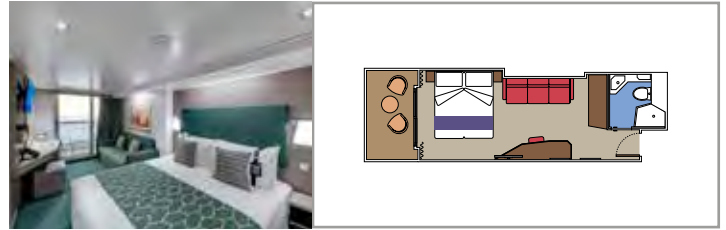

DELUXE BALCONY

BR2

≈17
≈5
11-12
4

› Medium deck location