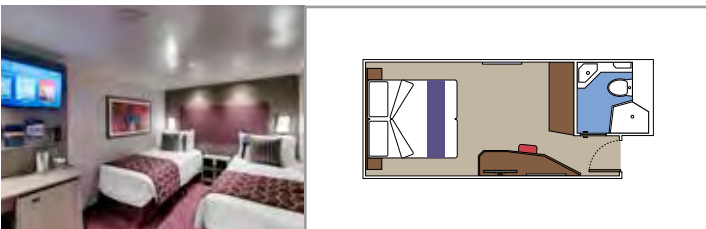

DELUXE INTERIOR

IR1

≈14
5-10
4

› Low deck location

The images are representative only. Size, layout and furniture may vary (within the same cabin category).

Cabin size (m²)

Balcony size (m²)

Deck location

Accommodating up to