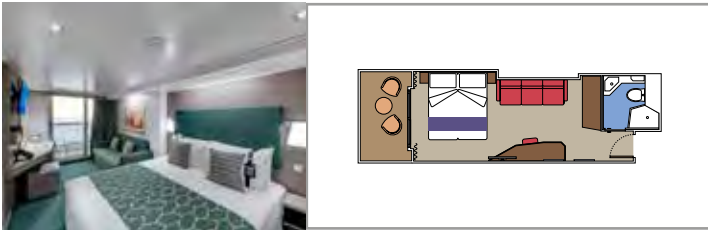

DELUXE BALCONY

BR1

≈17
≈5
9-10
4

› Low deck location

The images are representative only. Size, layout and furniture may vary (within the same cabin category).

Cabin size (m²)

Balcony size (m²)

Deck location

Accommodating up to