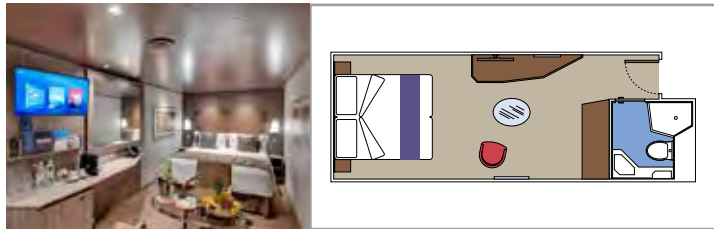

TOP SAIL LOUNGE

MSC YACHT CLUB POOL

INCLUDED FACILITIES

- Luxury Suites with premium interiors
- Spacious wardrobe
- Sitting area with sofa or separate living area
- Comfortable double bed or single beds (on request)
- Bathroom with shower and/or bathtub, vanity area with hairdryer
- Interactive TV, telephone, safe, minibar and air conditioning
- Wifi connection included

MSC YACHT CLUB ROYAL SUITE YC3

 ≈62
  ≈33
  16
  4

- › Balcony with private whirlpool bath and dining table
- › Separate living area and dining room
- › Walk-in wardrobe

MSC YACHT CLUB DELUXE SUITE YC1

 ≈25
  ≈8
  16-18
  5

- › Sitting area with sofa
- › Spacious wardrobe

MSC YACHT CLUB INTERIOR SUITE YIN

 ≈21
  16-18
  2

- › Spacious wardrobe

The images are representative only. Size, layout and furniture may vary (within the same cabin category).

 Cabin size (m²)

 Balcony size (m²)

 Deck location

 Accommodating up to

SUITE AUREA

INCLUDED FACILITIES

- Some Suites have balcony with private whirlpool
- Sitting area with sofa
- Spacious wardrobe
- Comfortable double bed or single beds (on request)
- Bathroom with shower or bathtub, vanity area with hairdryer
- Interactive TV, telephone, safe, minibar and air conditioning
- Wifi connection available (for a fee)