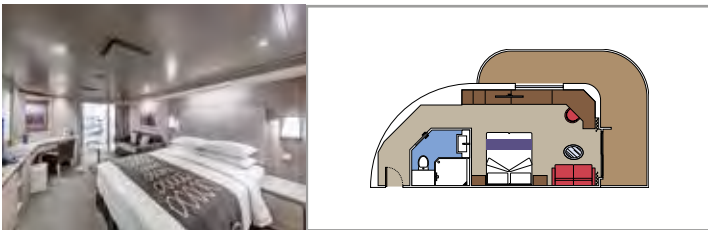

PREMIUM SUITE AUREA

SL1

≈26-32
≈9-14
9-15
4

- › Sitting area with sofa
- › Spacious wardrobe