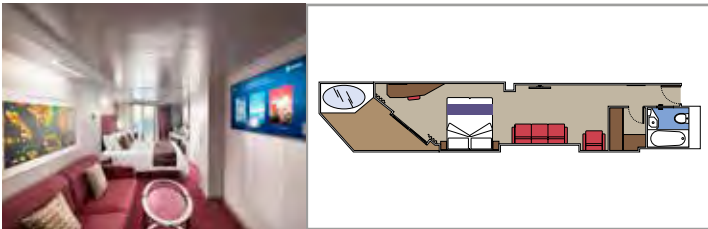

 Cabin size (m²)

 Balcony size (m²)

 Deck location

 Accommodating up to

SUITE AUREA

INCLUDED FACILITIES

- Some Suites have balcony with private whirlpool
- Sitting area with sofa
- Spacious wardrobe
- Comfortable double bed or single beds (on request)
- Bathroom with shower or bathtub, vanity area with hairdryer
- Interactive TV, telephone, safe, minibar and air conditioning
- Wifi connection available (for a fee)

GRAND SUITE AUREA

SX

 ≈35-49
  ≈10-21
  9-13
  4

- › Sitting area with sofa or separate living area
- › Walk-in wardrobe

PREMIUM SUITE AUREA WITH WHIRLPOOL

SLW

 ≈28
  ≈7
  9-15
  5

- › Large balcony with its own private whirlpool bath
- › Sitting area with sofa
- › Spacious wardrobe

PREMIUM SUITE AUREA WITH TERRACE

SLT

 ≈28
  ≈38
  9
  4

- › Sitting area with sofa
- › Spacious wardrobe

PREMIUM SUITE AUREA

SL1

 ≈26-32
  ≈9-14
  9-15
  4

- › Sitting area with sofa
- › Spacious wardrobe

The images are representative only. Size, layout and furniture may vary (within the same cabin category).

 Cabin size (m²)

 Balcony size (m²)

 Deck location

 Accommodating up to

BALCONY

INCLUDED FACILITIES

- Balcony*
- Sitting area with sofa
- Comfortable double bed or single beds (on request)
- Bathroom with shower or bathtub, vanity area with hairdryer
- Interactive TV, telephone, safe, minibar and air conditioning
- Wifi connection available (for a fee)