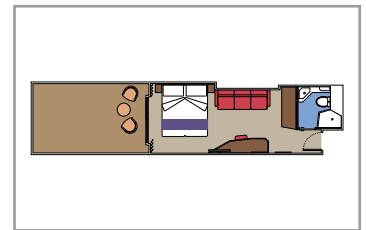

PREMIUM SUITE AUREA WITH TERRACE

SLT

 ≈28
  ≈38
  9
  4

- › Sitting area with sofa
- › Spacious wardrobe

PREMIUM SUITE AUREA

SL1

 ≈26-32
  ≈9-14
  9-15
  4

- › Sitting area with sofa
- › Spacious wardrobe

DELUXE SUITE AUREA

SR1

 ≈20
  ≈8

- › Sitting area with sofa
- › Spacious wardrobe
- › Deck 9-15
- › Accommodating up to 4 people

JUNIOR SUITE AUREA

SM

 ≈17
  ≈16

- › Sitting area with sofa
- › Spacious wardrobe
- › Deck 9
- › Accommodating up to 4 people

The images are representative only. Size, layout and furniture may vary (within the same cabin category).

 Cabin size (m²)

 Balcony size (m²)

 Deck location

 Accommodating up to

BALCONY

INCLUDED FACILITIES

- Balcony*
- Sitting area with sofa
- Comfortable double bed or single beds (on request)
- Bathroom with shower or bathtub, vanity area with hairdryer
- Interactive TV, telephone, safe, minibar and air conditioning
- Wifi connection available (for a fee)