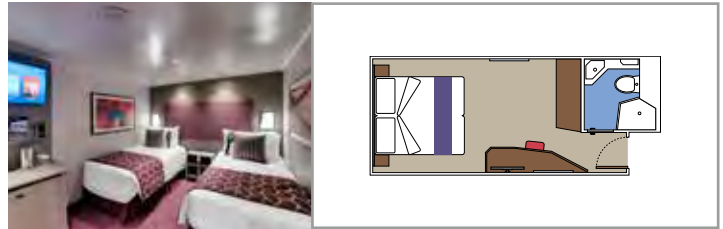

DELUXE INTERIOR

IR2

≈14
11-15
4

› Medium deck location