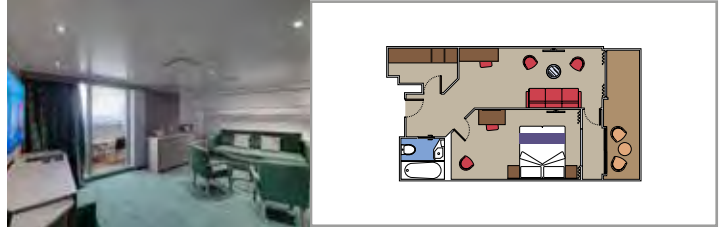

TOP SAIL LOUNGE

MSC YACHT CLUB POOL

INCLUDED FACILITIES

- Luxury Suites with premium interiors
- Spacious wardrobe
- Sitting area with sofa or separate living area
- Comfortable double bed or single beds (on request)
- Bathroom with shower and/or bathtub, vanity area with hairdryer
- Interactive TV, telephone, safe, minibar and air conditioning
- Wifi connection included

 Cabin size (m²)

 Balcony size (m²)

 Deck location

 Accommodating up to

SUITE AUREA

INCLUDED FACILITIES

- Some Suites have balcony with private whirlpool
- Sitting area with sofa
- Spacious wardrobe
- Comfortable double bed or single beds (on request)
- Bathroom with shower or bathtub, vanity area with hairdryer
- Interactive TV, telephone, safe, minibar and air conditioning
- Wifi connection available (for a fee)

TWO-BEDROOM GRAND SUITE AUREA

SD

 ≈49
  ≈17
  11-14
  5

- › Sitting area with sofa or separate living area
- › Two bathrooms, one with bathtub and one with shower
- › Two bedrooms, one with double bed and one with two single beds
- › Walk-in wardrobe

GRAND SUITE AUREA

SX

 ≈35-49
  ≈10-21
  9-13
  4

- › Sitting area with sofa or separate living area
- › Walk-in wardrobe

PREMIUM SUITE AUREA WITH WHIRLPOOL

SLW

 ≈28
  ≈7
  9-15
  5

- › Large balcony with its own private whirlpool bath
- › Sitting area with sofa
- › Spacious wardrobe