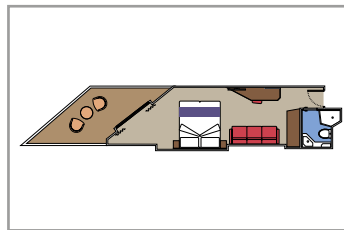

GRAND SUITE AUREA

SX

 ≈35-49
  ≈10-21
  9-13
  4

- › Sitting area with sofa or separate living area
- › Walk-in wardrobe

PREMIUM SUITE AUREA WITH WHIRLPOOL

SLW

 ≈28
  ≈7
  9-15
  5

- › Large balcony with its own private whirlpool bath
- › Sitting area with sofa
- › Spacious wardrobe

PREMIUM SUITE AUREA WITH TERRACE

SLT

 ≈28
  ≈38
  9
  4

- › Sitting area with sofa
- › Spacious wardrobe

PREMIUM SUITE AUREA

SL1

 ≈26-32
  ≈9-14
  9-15
  4

- › Sitting area with sofa
- › Spacious wardrobe

DELUXE SUITE AUREA

SR1

 ≈20
  ≈8

- › Sitting area with sofa
- › Spacious wardrobe
- › Deck 9-15
- › Accommodating up to 4 people

JUNIOR SUITE AUREA

SM

 ≈17
  ≈16

- › Sitting area with sofa
- › Spacious wardrobe
- › Deck 9
- › Accommodating up to 4 people