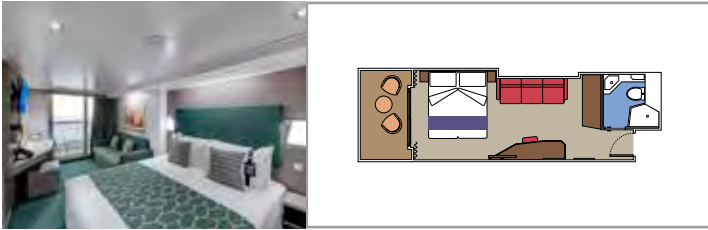

DELUXE BALCONY

BR3

≈17
≈5
13-14
4

› High deck location