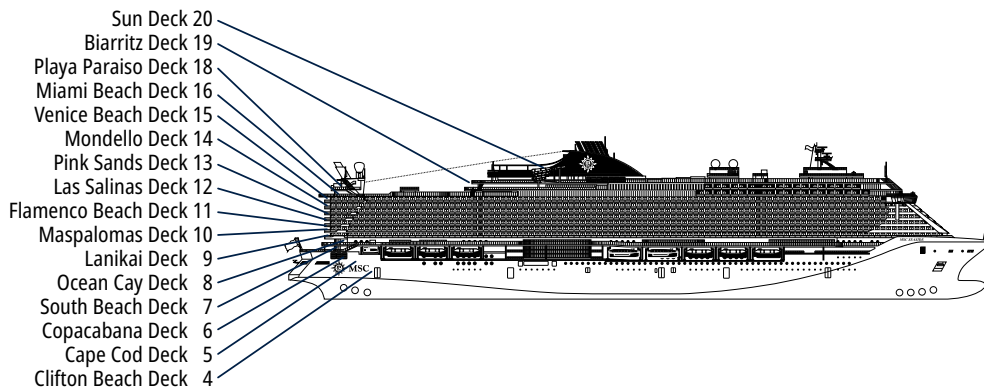

MSC SEASIDE

TECHNICAL SHEET

TECHNICAL CHARACTERISTICS OF THE SHIP

BRIDGE OF SIGHTS

| TECHNICAL CHARACTERISTICS OF THE SHIP | |
|---------------------------------------|---|
| GROSS TONNAGE | 153.516 |
| LENGTH / BEAM / HEIGHT | 323 m / 41 m / 74,8 m |
| SURFACE AREA | 450.000 m ² , included 43.500 m ² public areas |
| PUBLIC AREA RATIO | 10,5 m ² per passenger |
| DECKS | 20, included 15 for guests |
| LIFTS | 33, included 19 for guests (incl. 2 panoramic) |
| VOLTAGE (IN CABIN) | 110/220 volts |
| MAXIMUM SPEED | 22,95 knots |
| STABILIZERS | Stabilized with 2 fins |
| NUMBER OF PASSENGERS | 5.334 |
| NUMBER OF CABINS | 2.066, included 52 for guests with disabilities or reduced mobility |
| CREW MEMBERS | Approx. 1.513 |
| POOLS | 4, included 1 with sliding roof and 1 for the MSC Yacht Club |
| WHIRLPOOLS | 13 whirlpool baths included 2 for the MSC Yacht Club; 28 Suites and 2 Royal Suites with private whirlpool bath |
| ENVIRONMENTAL TECHNOLOGY | AWT-Advanced Water Treatment, Energy Saving & Monitoring System, scrubber and exhaust gas treatment, Led Light technology |