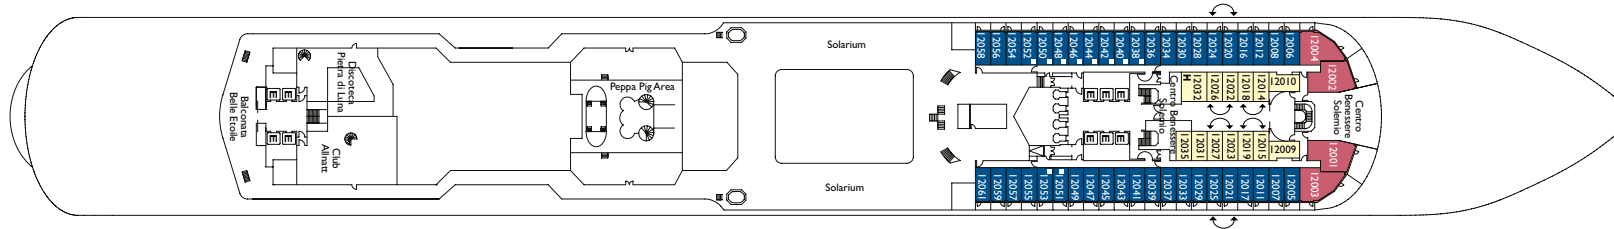

NB: double beds are available in all categories of cabin.

- single cabins
- H cabins for people with disabilities
- ↔ interconnecting cabins
- E lift
- ★ double sofa bed
- 1 high bed
- single sofa bed
- ▲ 2 low beds that cannot be converted into a double
- ▲ cannot be converted into a double

DECK 15 - LA FENICE

DECK 11 - TIMUR