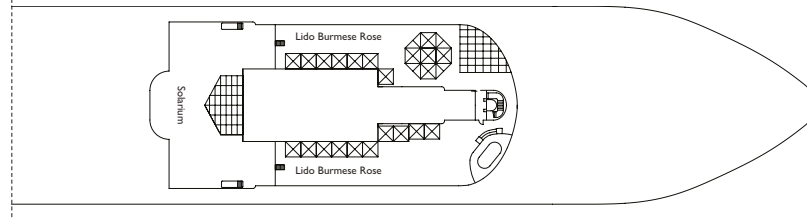

Simply thrilling

Gross tonnage: 132.500 t | **Length:** 306 m | **Width:** 37,2 m | **Cruising speed:** 20 knots | **Max speed:** 22,5 knots

Interior cabins

Excelsior, Sara, Braganza, Condé, Star of India, Bizantino, Hortensia, Timur, Stella d’Africa

Corona Blu Restaurant

Wellness Center

Lido Diana

NB: double beds are available in all categories of cabin.

- single cabins
- H cabins for people with disabilities
- ↔ interconnecting cabins
- E lift
- ★ double sofa bed
- 1 high bed
- single sofa bed
- ▲ 2 low beds that cannot be converted into a double
- ▲ cannot be converted into a double