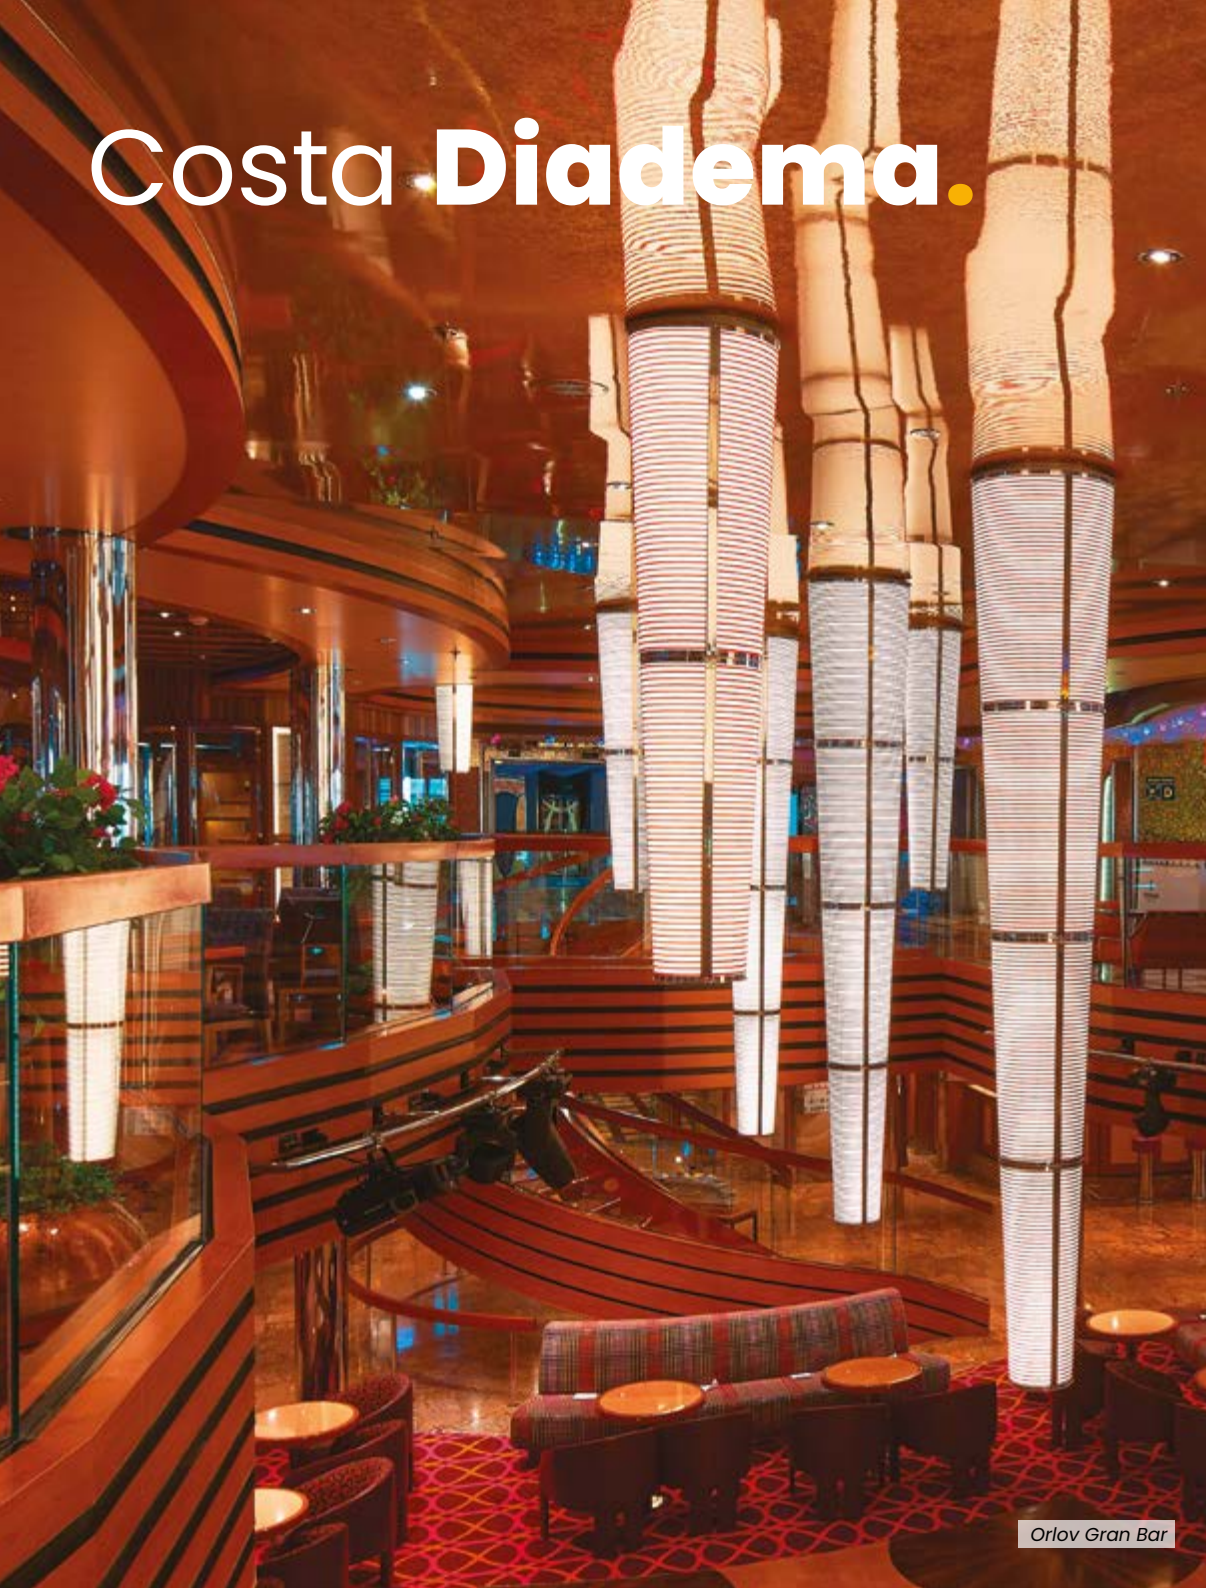

Costa Diadema.

Orlov Gran Bar

Fiorentino Restaurant

Suite with ocean view balcony

Suite with ocean view verand and jacuzzi

Lido Diana

Stella del Sud Bar

Costa Diadema.