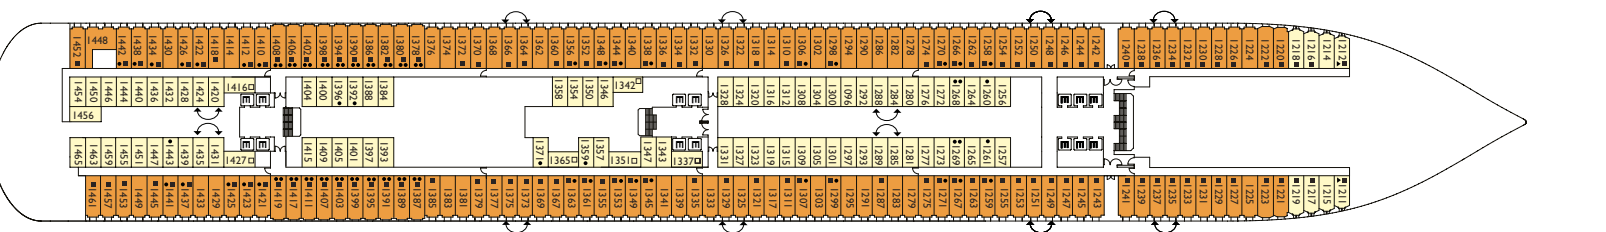

Simply thrilling

Gross tonnage: 132.500 t | **Length:** 306 m | **Width:** 37,2 m | **Cruising speed:** 20 knots | **Max speed:** 22,5 knots

Interior cabins

Excelsior, Sara, Braganza, Condé, Star of India, Bizantino, Hortensia, Timur, Stella d’Africa

DECK 6 - BRAGANZA

DECK 5 - ELDORADO

DECK 4 - PERLA DI VENERE

DECK 3 - CENTENARY

DECK 2 - SARA

DECK 1 - EXCELSIOR