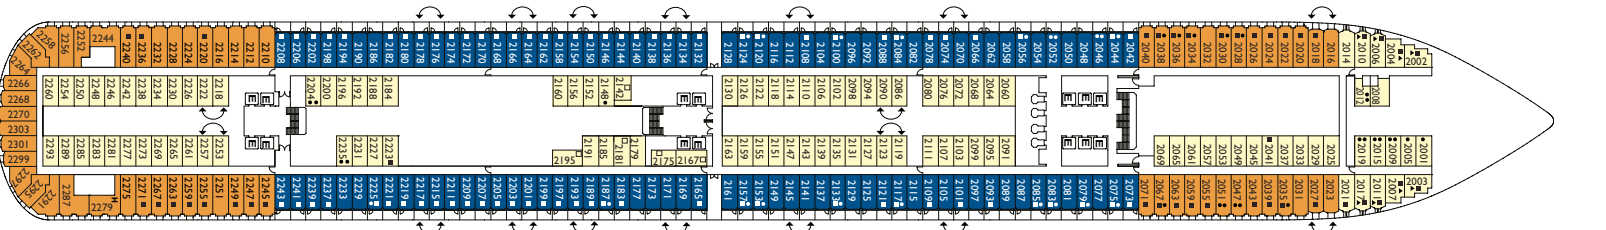

Simply thrilling

Gross tonnage: 132.500 t | **Length:** 306 m | **Width:** 37,2 m | **Cruising speed:** 20 knots | **Max speed:** 22,5 knots

Interior cabins

Excelsior, Sara, Braganza, Condé, Star of India, Bizantino, Hortensia, Timur, Stella d’Africa

DECK 6 - BRAGANZA

DECK 5 - ELDORADO

DECK 4 - PERLA DI VENERE

DECK 3 - CENTENARY

DECK 2 - SARA

DECK 1 - EXCELSIOR