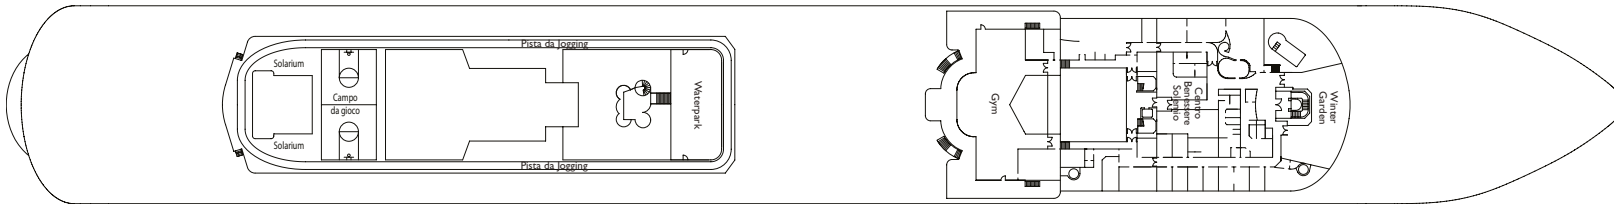

NB: double beds are available in all categories of cabin.

- single cabins
- H cabins for people with disabilities
- ↔ interconnecting cabins
- E lift
- ★ double sofa bed
- 1 high bed
- single sofa bed
- ▲ 2 low beds that cannot be converted into a double
- ▲ cannot be converted into a double

DECK 15 - LA FENICE

DECK 11 - TIMUR