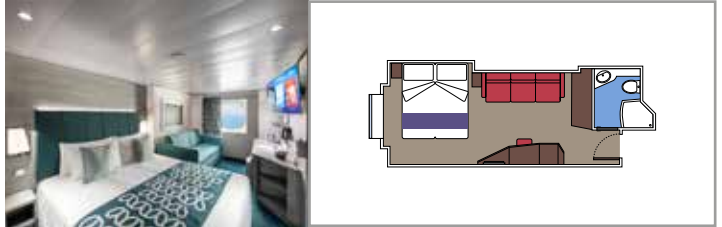

 Cabin size (m²)

 Balcony size (m²)

 Deck location

 Accommodating up to

SUITE AUREA

INCLUDED FACILITIES

- Some Suites have balcony with private whirlpool
- Spacious Wardrobe
- Sitting area with double sofa bed
- Comfortable double bed or single beds (on request)
- Bathroom with shower or bathtub, vanity area with hairdryers
- Interactive TV, telephone, safe, minibar and air conditioning
- Wifi connection available (for a fee)

The images are representative only. Size, layout and furniture may vary (within the same cabin category).

 Cabin size (m²)

 Balcony size (m²)

 Deck location

 Accommodating up to

BALCONY

INCLUDED FACILITIES

- Sitting area with sofa
- Comfortable double bed or single beds (on request)
- Bathroom with shower or bathtub, vanity area with hairdryers
- Interactive TV, telephone, safe, minibar and air conditioning
- Wifi connection available (for a fee)

- Window with sea view
- Relaxing armchair
- Comfortable double bed or single beds (on request)
- Bathroom with shower or bathtub, vanity area with hairdryers
- Interactive TV, telephone, safe, minibar and air conditioning
- Wifi connection available (for a fee)

PREMIUM OCEAN VIEW

OL2

 ≈25
  9-11
  6

› Medium deck location

DELUXE OCEAN VIEW

OR1

 ≈16
  5
  4

› Low deck location