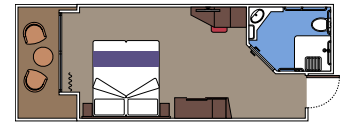

 Cabin size (m²)

 Balcony size (m²)

 Deck location

 Accommodating up to

SUITE AUREA

INCLUDED FACILITIES

- Some Suites have balcony with private whirlpool
- Spacious Wardrobe
- Sitting area with double sofa bed
- Comfortable double bed or single beds (on request)
- Bathroom with shower or bathtub, vanity area with hairdryers
- Interactive TV, telephone, safe, minibar and air conditioning
- Wifi connection available (for a fee)

The images are representative only. Size, layout and furniture may vary (within the same cabin category).

 Cabin size (m²)

 Balcony size (m²)

 Deck location

 Accommodating up to

BALCONY

INCLUDED FACILITIES

- Sitting area with sofa
- Comfortable double bed or single beds (on request)
- Bathroom with shower or bathtub, vanity area with hairdryers
- Interactive TV, telephone, safe, minibar and air conditioning
- Wifi connection available (for a fee)

 Balcony size (m²)

 Deck location

 Accommodating up to

FACILITIES FOR GUESTS WITH DISABILITIES OR REDUCED MOBILITY

DELUXE BALCONY WITH PARTIAL VIEW FOR GUESTS WITH DISABILITIES OR REDUCED MOBILITY

MSC YACHT CLUB

Available in:

- › **MSC Yacht Club Deluxe Suite (YC1)**
cabin size 29m²; balcony size 5m²; deck 15

BALCONY

Available in:

- › **Deluxe Balcony (BR3)**
cabin size 22m²; balcony size 16m²; high deck location (deck 13)
- › **Deluxe Balcony (BR2)**
cabin size 22m²; balcony size 16m²; medium deck location (deck 11-12)
- › **Deluxe Balcony (BR1)**
cabin size 21-22m²; balcony size 5-16m²; low deck location (deck 9-10)
- › **Deluxe Balcony with partial view (BP)**
cabin size 22m²; balcony size 16m²; deck 8-14