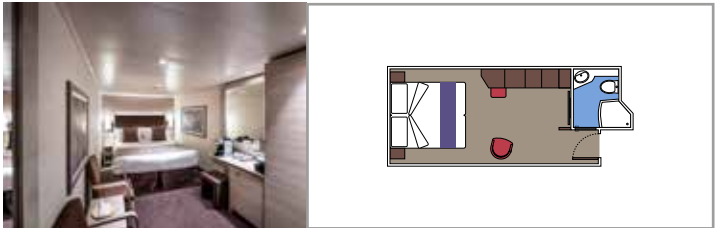

- › Open living/dining room with sofa that converts to double bed
- › Bathroom with shower

Second level:

- › Master bedroom with double bed which can be converted into two single beds (on request)
- › Two walk-in wardrobes
- › Bathroom with bathtub

MSC YACHT CLUB DELUXE SUITE YC1

 ≈29
  ≈5
  14-18
  4

- › Sitting area with sofa
- › Spacious wardrobe

MSC YACHT CLUB INTERIOR SUITE YIN

 ≈17
  14-16
  2

- › Spacious wardrobe

The images are representative only. Size, layout and furniture may vary (within the same cabin category).

 Cabin size (m²)

 Balcony size (m²)

 Deck location

 Accommodating up to

SUITE AUREA

INCLUDED FACILITIES

- Some Suites have balcony with private whirlpool
- Spacious Wardrobe
- Sitting area with double sofa bed
- Comfortable double bed or single beds (on request)
- Bathroom with shower or bathtub, vanity area with hairdryers
- Interactive TV, telephone, safe, minibar and air conditioning
- Wifi connection available (for a fee)

The images are representative only. Size, layout and furniture may vary (within the same cabin category).

 Cabin size (m²)

 Balcony size (m²)

 Deck location

 Accommodating up to

BALCONY

INCLUDED FACILITIES

- Sitting area with sofa
- Comfortable double bed or single beds (on request)
- Bathroom with shower or bathtub, vanity area with hairdryers
- Interactive TV, telephone, safe, minibar and air conditioning
- Wifi connection available (for a fee)