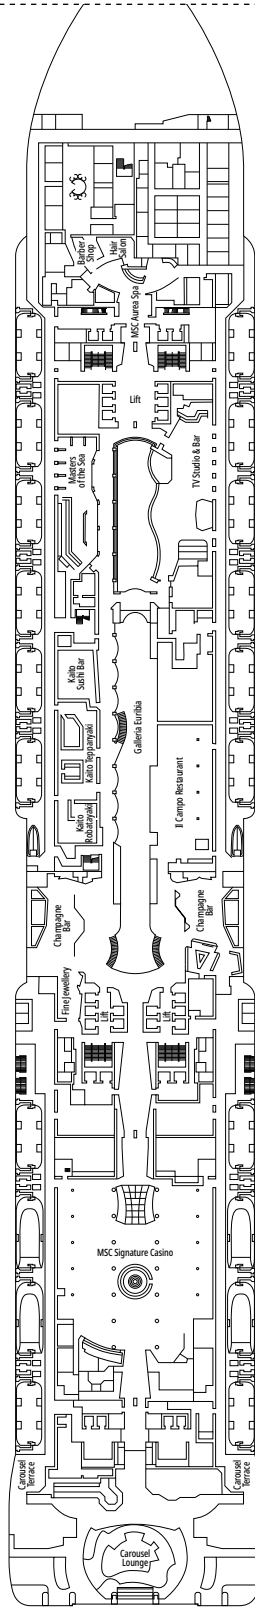

DECK 7
GALÁPAGOS