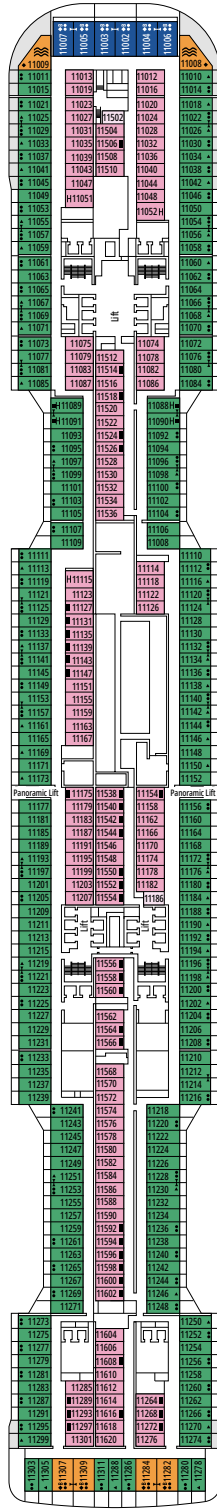

DECK 11
FERNANDO DE NORONHA