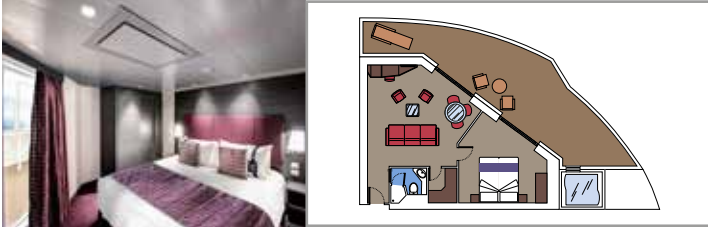

MSC YACHT CLUB DELUXE SUITE YC1

 ≈29
  ≈5
  14-18
  4

- › Sitting area with sofa
- › Spacious wardrobe

MSC YACHT CLUB INTERIOR SUITE YIN

 ≈17
  14-16
  2

- › Spacious wardrobe

The images are representative only. Size, layout and furniture may vary (within the same cabin category).

 Cabin size (m²)

 Balcony size (m²)

 Deck location

 Accommodating up to

SUITE AUREA

INCLUDED FACILITIES

- Some Suites have balcony with private whirlpool
- Spacious Wardrobe
- Sitting area with double sofa bed
- Comfortable double bed or single beds (on request)
- Bathroom with shower or bathtub, vanity area with hairdryers
- Interactive TV, telephone, safe, minibar and air conditioning
- Wifi connection available (for a fee)

GRAND SUITE AUREA WITH TERRACE AND WHIRLPOOL

SXJ

 ≈39
  ≈36
  12
  4

- > Balcony with its own private whirlpool bath
- > Sitting area with double sofa bed
- > Walk-in wardrobe

PREMIUM SUITE AUREA WITH TERRACE AND WHIRLPOOL

The images are representative only. Size, layout and furniture may vary (within the same cabin category).

 Cabin size (m²)

 Balcony size (m²)

 Deck location

 Accommodating up to

BALCONY

INCLUDED FACILITIES

- Sitting area with sofa
- Comfortable double bed or single beds (on request)
- Bathroom with shower or bathtub, vanity area with hairdryers
- Interactive TV, telephone, safe, minibar and air conditioning
- Wifi connection available (for a fee)