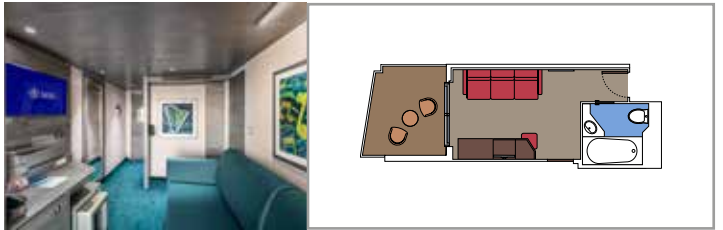

STUDIO BALCONY BS

≈12
≈4
13-14
1

› Single use

The images are representative only. Size, layout and furniture may vary (within the same cabin category).

Cabin size (m²)

Balcony size (m²)

Deck location

Accommodating up to