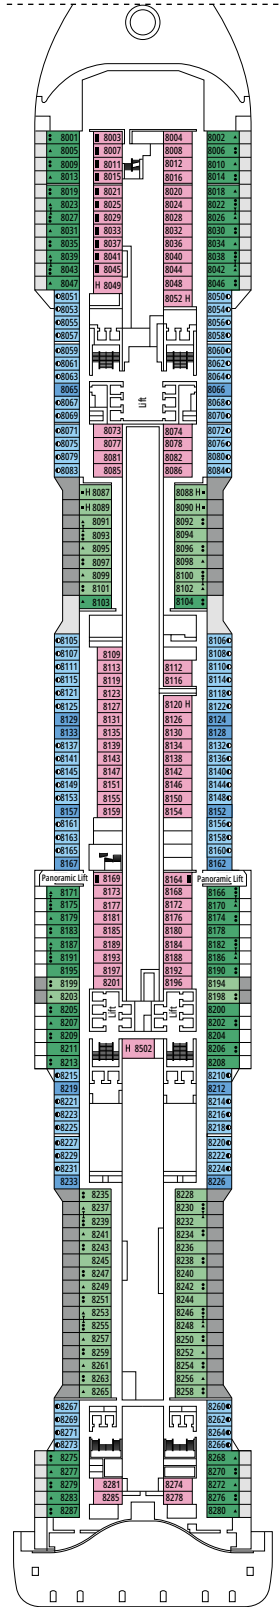

MSC YACHT CLUB DELUXE SUITE YC1

 ≈29
  ≈5
  14-18
  4

- › Sitting area with sofa
- › Spacious wardrobe

MSC YACHT CLUB INTERIOR SUITE YIN

 ≈17
  14-16
  2

- › Spacious wardrobe

The images are representative only. Size, layout and furniture may vary (within the same cabin category).

 ≈17
  5-10
  4

› Low deck location

STUDIO INTERIOR

IS

 ≈12
  5-14
  1

› Single use

The images are representative only. Size, layout and furniture may vary (within the same cabin category).

 Cabin size (m²)

FACILITIES FOR GUESTS WITH DISABILITIES OR REDUCED MOBILITY

Cabin door width	85,5 cm
Cabin clearance	82,1 cm
Bathroom door width	90 cm
Size of cabin (floor space)	from ≈ 22 to ≈ 28 m ²
Size of bathroom	3,1 m ²
Is there a fold-down seat in the shower?	Yes
Height of seat from the floor	44 cm
Does the WC seat have grab rails?	Yes
Are wheelchairs available on board?	In limited numbers*
Are all decks/public areas accessible?	Yes
Are all lifeboats wheelchair-accessible?	No**
Do the lifts have deck indicators?	Visual, Audio & Braille
Can severely visually impaired/blind guests be catered for on the cruise?	Only with full-time carer

TV STUDIO & BAR

L'ATELIER DU VOYAGEUR

DECK 4
SAINT HELENA

DECK 5
ELBE RIVER

DECK 6
OCEAN CAY

DECK 7
GALÁPAGOS

DECK 8
MARION ISLAND

DELPHI THEATRE