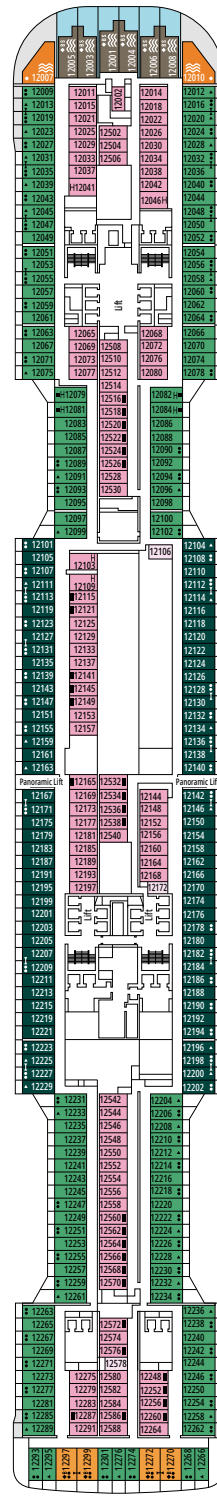

DECK 12
RAPA NUI