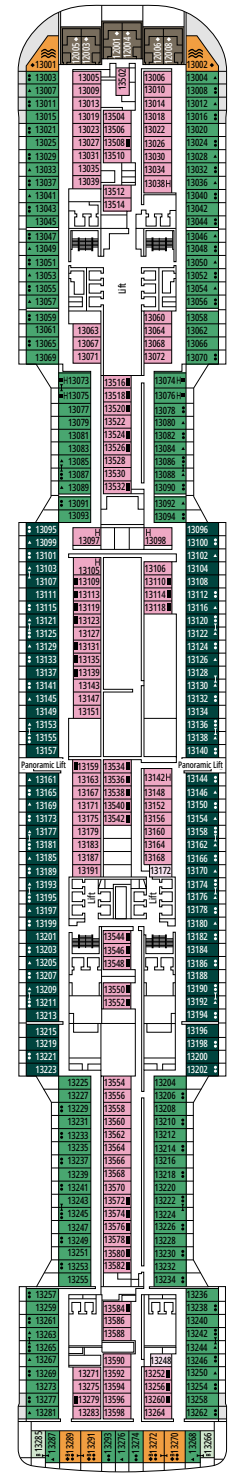

DECK 13
ZAKYNTHOS