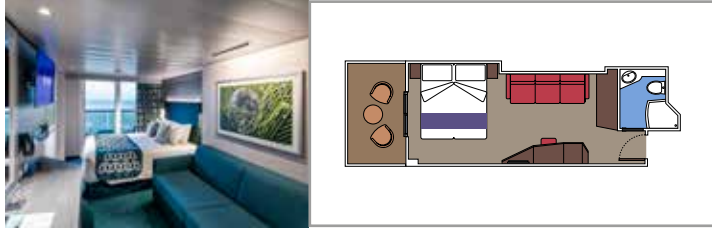

BALCONY

INCLUDED FACILITIES

- Sitting area with sofa
- Comfortable double bed or single beds (on request)
- Bathroom with shower or bathtub, vanity area with hairdryers
- Interactive TV, telephone, safe, minibar and air conditioning
- Wifi connection available (for a fee)

DELUXE BALCONY AUREA BA

≈17
≈6
11-13
4

› Best ship position