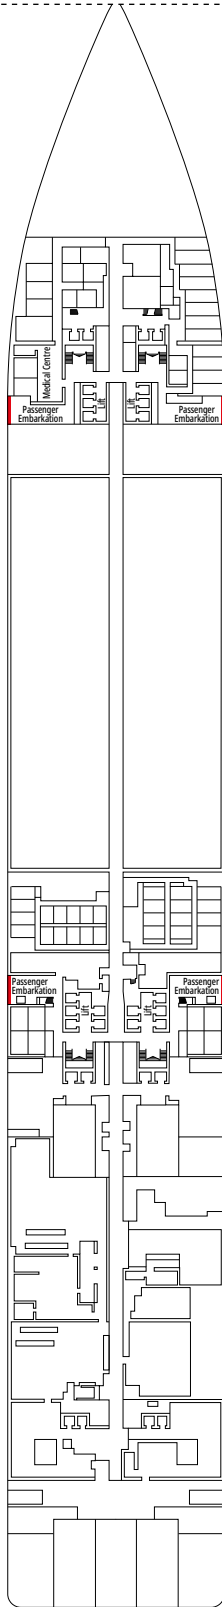

DECK 4
SAINT HELENA