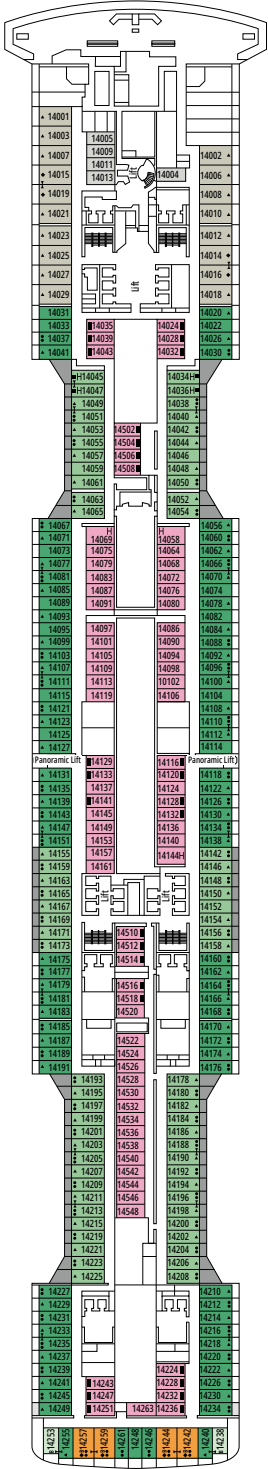

DECK 14
GOLFE DU MORBIHAN