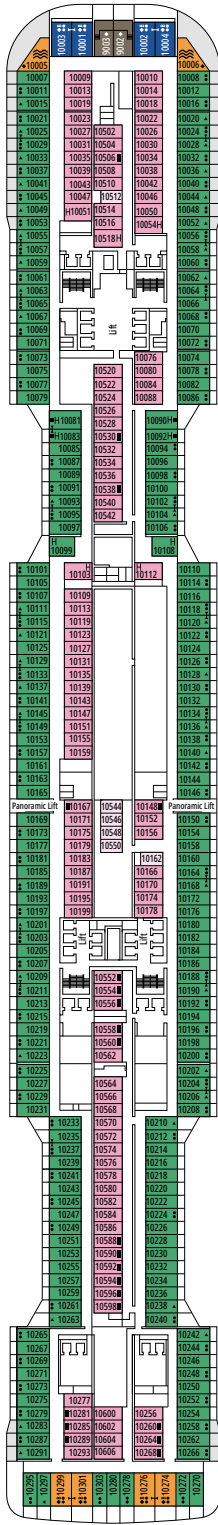

DECK 10
ROSS SEA