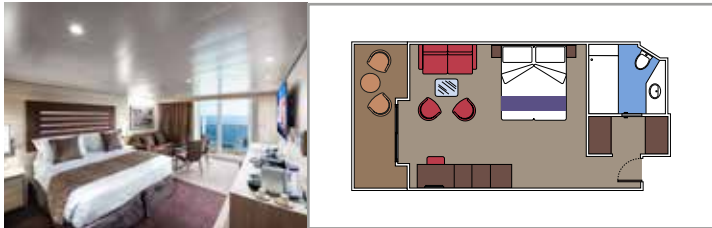

MSC YACHT CLUB DELUXE SUITE YC1

≈29
≈5
14-18
4

- › Sitting area with sofa
- › Spacious wardrobe