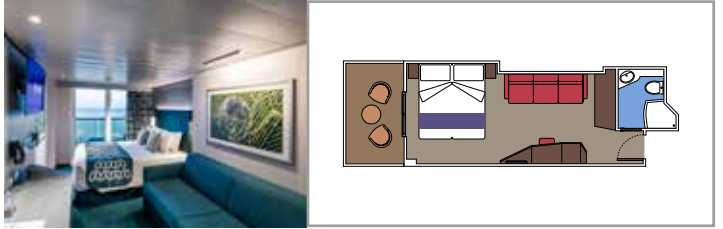

DELUXE BALCONY BR3

≈17
≈6
13-14
4

› High deck location