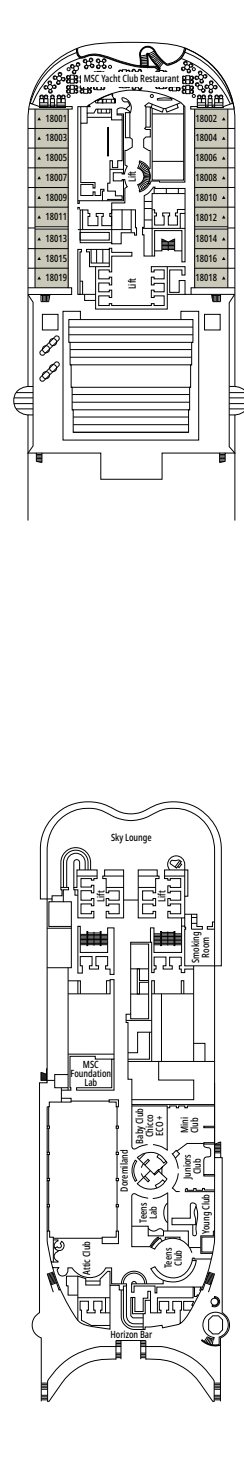

DECK 18
PORTUGUESE ISLAND