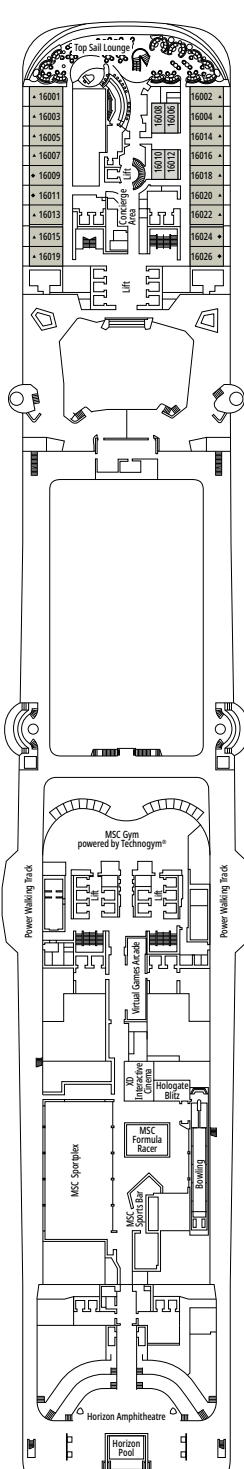

DECK 16
GREAT BARRIER REEF