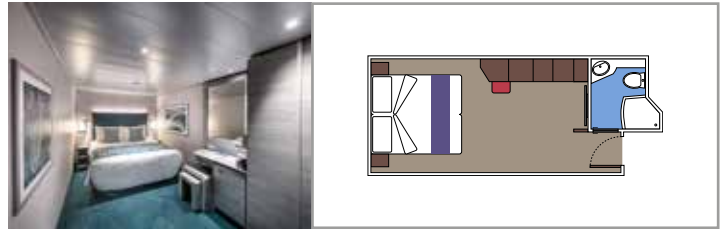

DELUXE INTERIOR

IR1

≈17
5-10
4

› Low deck location