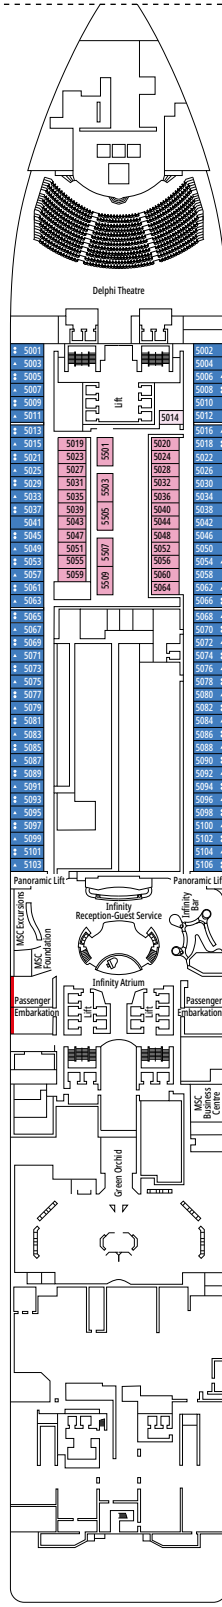

DECK 5
ELBE RIVER