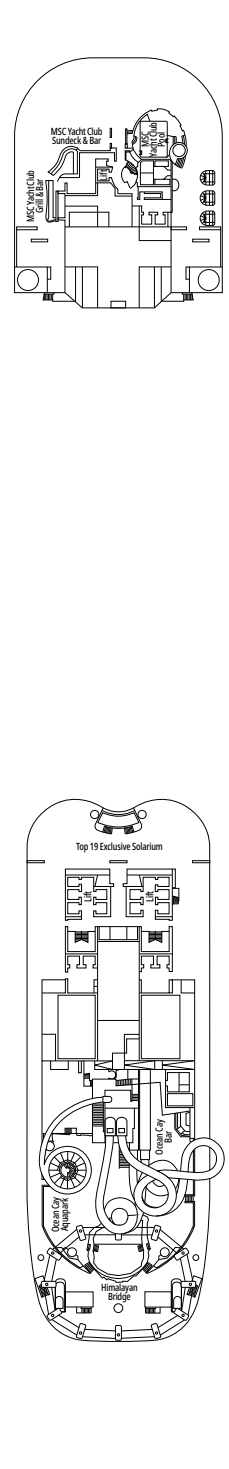

DECK 19
PALAU