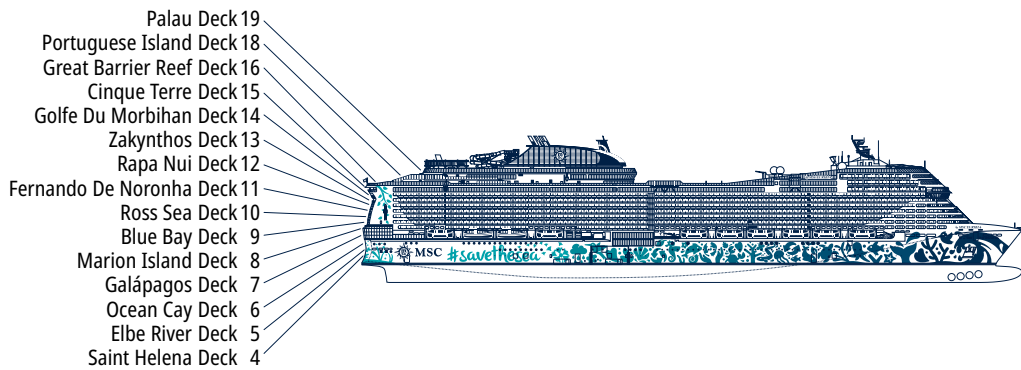

MSC EURIBIA

TECHNICAL SHEET

TECHNICAL CHARACTERISTICS OF THE SHIP

MSC EXCURSIONS

TECHNICAL CHARACTERISTICS OF THE SHIP	
GROSS TONNAGE	184.011
LENGTH / BEAM / HEIGHT	331 m / 43 m / 73,6 m
SURFACE AREA	35.000 m ² public areas
PUBLIC AREA RATIO	7,8 m ² per passenger
DECKS	19, included 15 for guests
LIFTS	32, included 19 for guests (2 panoramic and 1 for the MSC Yacht Club)
VOLTAGE (IN CABIN)	120/230 volts
MAXIMUM SPEED	22,8 knots
STABILISERS	Stabilised with 2 fins
NUMBER OF PASSENGERS	6.327
NUMBER OF CABINS	2.419, included 60 for guests with disabilities or reduced mobility
CREW MEMBERS	Approx. 1.711
POOLS	4, included 1 with sliding roof and 1 for the MSC Yacht Club
WHIRLPOOLS	9 whirlpool baths
ENVIRONMENTAL TECHNOLOGY	The second ship in the MSC Cruises fleet powered by Liquefied Natural Gas (LNG), one of the world's cleanest marine fuels at scale