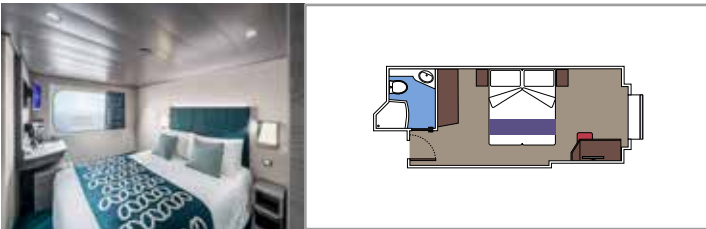

JUNIOR OCEAN VIEW

OM2

≈12
8
2

› Medium deck location