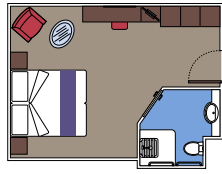

INTERIOR

Available in:

- › **Deluxe Interior (IR2)**
  cabin size 22m²; medium deck location (deck 8-14)
- › **Deluxe Interior (IR1)**
  cabin size 22m²; low deck location (deck 8)

Some cabins for guests with disabilities or reduced mobility have twin beds that can't be converted into double beds. The images are representative only; the size, layout and furniture may vary (within the same cabin category).

FACILITIES FOR GUESTS WITH DISABILITIES OR REDUCED MOBILITY

Cabin door width	85,5 cm
Cabin clearance	82,1 cm
Bathroom door width	90 cm
Size of cabin (floor space)	from ≈ 22 to ≈ 28 m²
Size of bathroom	3,1 m²
Is there a fold-down seat in the shower?	Yes
Height of seat from the floor	44 cm
Does the WC seat have grab rails?	Yes
Are wheelchairs available on board?	In limited numbers*
Are all decks/public areas accessible?	Yes
Are all lifeboats wheelchair-accessible?	No**
Do the lifts have deck indicators?	Visual, Audio & Braille
Can severely visually impaired/blind guests be catered for on the cruise?	Only with full-time carer

* Only for embarkation, disembarkation and emergencies.

** In the event of an emergency, dedicated personnel will help guests with disabilities or reduced mobility to board lifeboats.