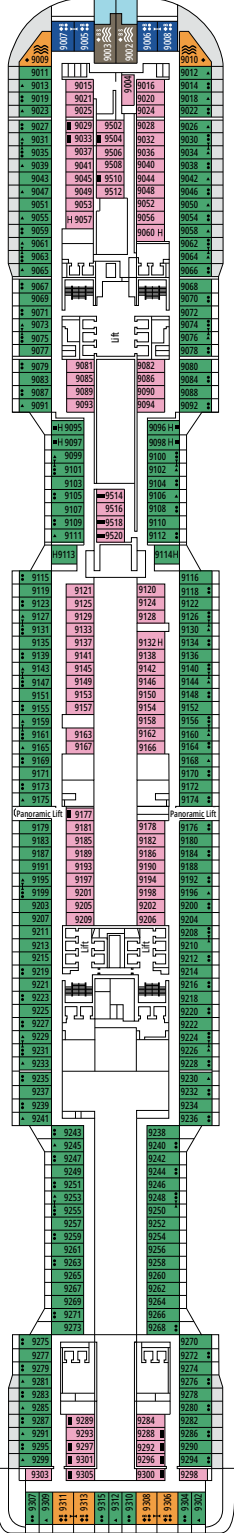

DECK 9
BLUE BAY