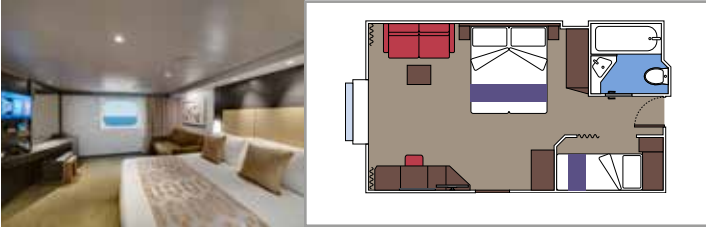

OCEAN VIEW

INCLUDED FACILITIES

- Window with sea view
- Relaxing armchair
- Comfortable double bed or single beds (on request)
- Bathroom with shower or bathtub, vanity area with hairdryers
- Interactive TV, telephone, safe, minibar and air conditioning
- Wifi connection available (for a fee)

PREMIUM OCEAN VIEW

OL2

≈25
9-11
6

› Medium deck location