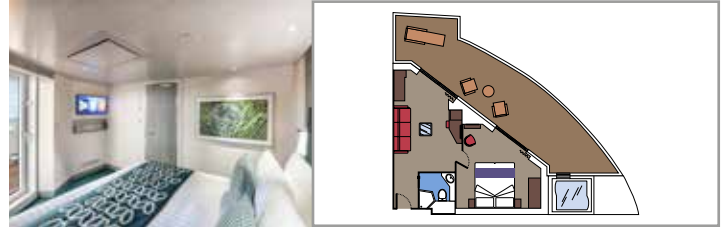

PREMIUM SUITE AUREA WITH TERRACE AND WHIRLPOOL

SLJ

≈27
≈26-30
9-13
4

- > Balcony with its own private whirlpool bath
- > Sitting area with double sofa bed
- > Spacious wardrobe