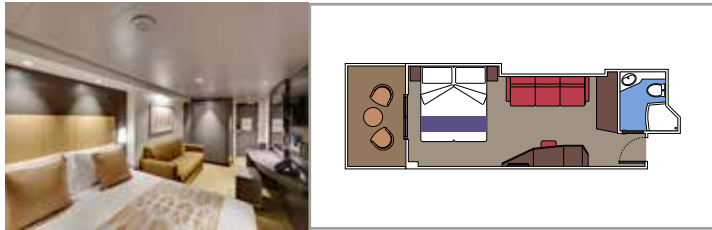

DELUXE BALCONY WITH PARTIAL VIEW BP

≈17
≈6
8-14
4