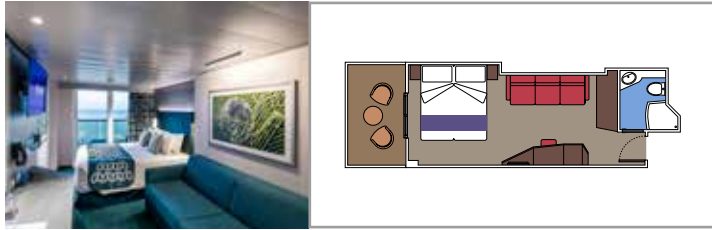

DELUXE BALCONY BR2

≈17
≈6
11-12
4

› Medium deck location