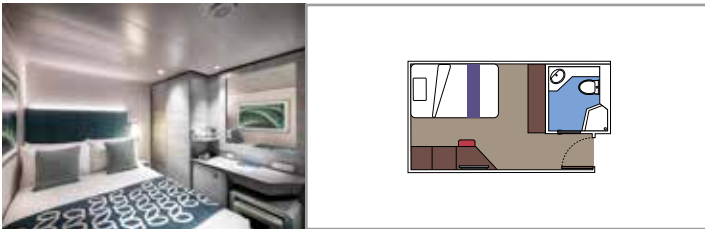

STUDIO INTERIOR

IS

≈12
5-14
1

› Single use

The images are representative only. Size, layout and furniture may vary (within the same cabin category).

Cabin size (m²)

Balcony size (m²)

Deck location

Accommodating up to