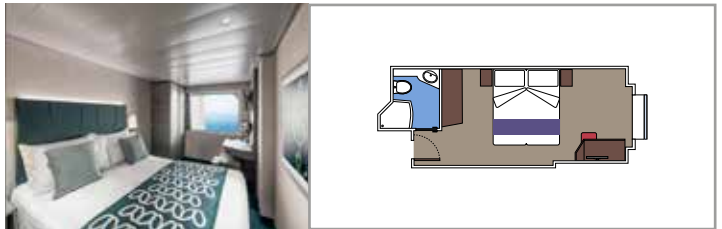

JUNIOR OCEAN VIEW WITH OBSTRUCTED VIEW

OO

≈12
8
2

The images are representative only. Size, layout and furniture may vary (within the same cabin category).

Cabin size (m²)

Balcony size (m²)

Deck location

Accommodating up to