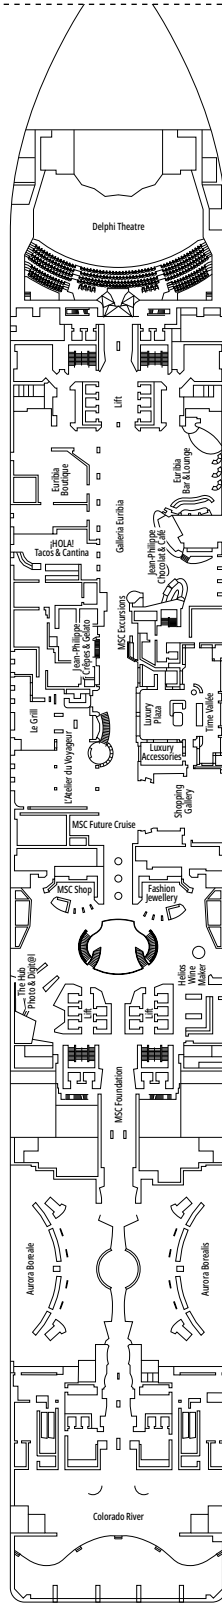

DECK 6
OCEAN CAY