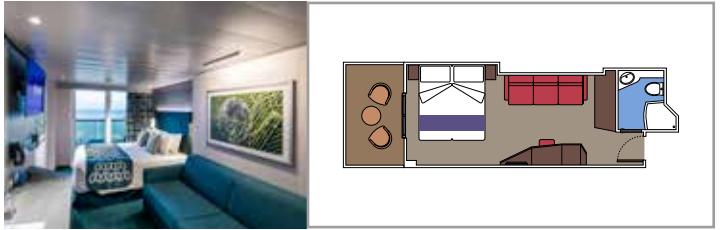

DELUXE BALCONY BR1

≈17
≈6
8-10
4

› Low deck location