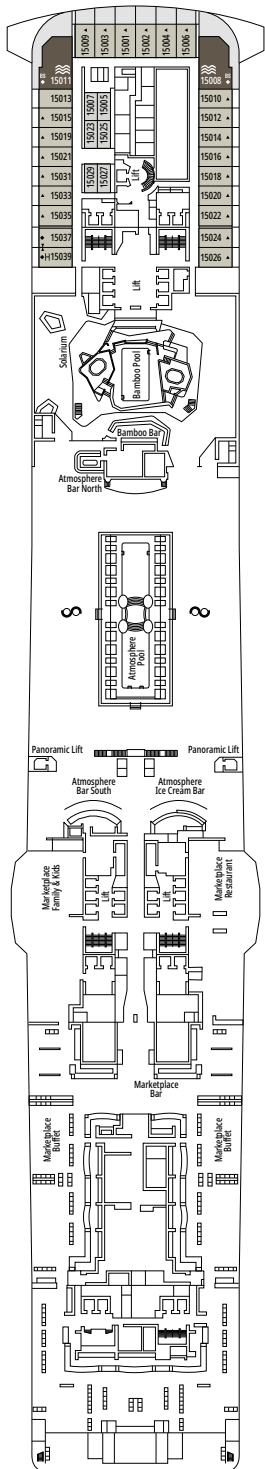

DECK 15
CINQUE TERRE