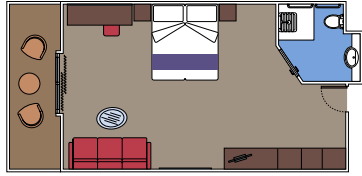

 Cabin size (m²)

 Balcony size (m²)

 Deck location

 Accommodating up to

SUITE AUREA

INCLUDED FACILITIES

- Some Suites have balcony with private whirlpool
- Spacious Wardrobe
- Sitting area with double sofa bed
- Comfortable double bed or single beds (on request)
- Bathroom with shower or bathtub, vanity area with hairdryers
- Interactive TV, telephone, safe, minibar and air conditioning
- Wifi connection available (for a fee)

The images are representative only. Size, layout and furniture may vary (within the same cabin category).

 Cabin size (m²)

 Balcony size (m²)

 Deck location

 Accommodating up to

BALCONY

INCLUDED FACILITIES

- Sitting area with sofa
- Comfortable double bed or single beds (on request)
- Bathroom with shower or bathtub, vanity area with hairdryers
- Interactive TV, telephone, safe, minibar and air conditioning
- Wifi connection available (for a fee)

 Balcony size (m²)

 Deck location

 Accommodating up to

FACILITIES FOR GUESTS WITH DISABILITIES OR REDUCED MOBILITY

DELUXE BALCONY WITH PARTIAL VIEW FOR GUESTS WITH DISABILITIES OR REDUCED MOBILITY

MSC YACHT CLUB

Available in:

- › **MSC Yacht Club Deluxe Suite (YC1)**
cabin size 29m²; balcony size 5m²; deck 15

BALCONY

Available in:

- › **Deluxe Balcony (BR3)**
cabin size 22m²; balcony size 16m²; high deck location (deck 13)
- › **Deluxe Balcony (BR2)**
cabin size 22m²; balcony size 16m²; medium deck location (deck 11-12)
- › **Deluxe Balcony (BR1)**
cabin size 21-22m²; balcony size 5-16m²; low deck location (deck 9-10)
- › **Deluxe Balcony with partial view (BP)**
cabin size 22m²; balcony size 16m²; deck 8-14