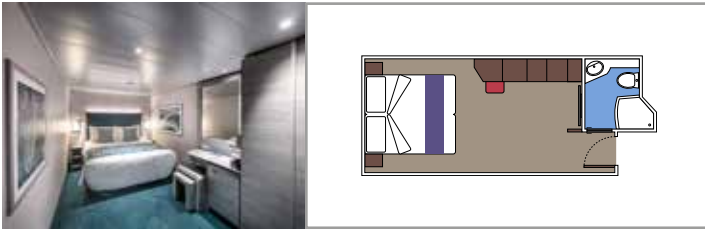

INTERIOR

INCLUDED FACILITIES

Comfortable double bed or single beds (on request)

Bathroom with shower or bathtub, vanity area with hairdryers

Interactive TV, telephone, safe, minibar and air conditioning

Wifi connection available (for a fee)

DELUXE INTERIOR

IR2

≈17
11-14
4

› Medium deck location