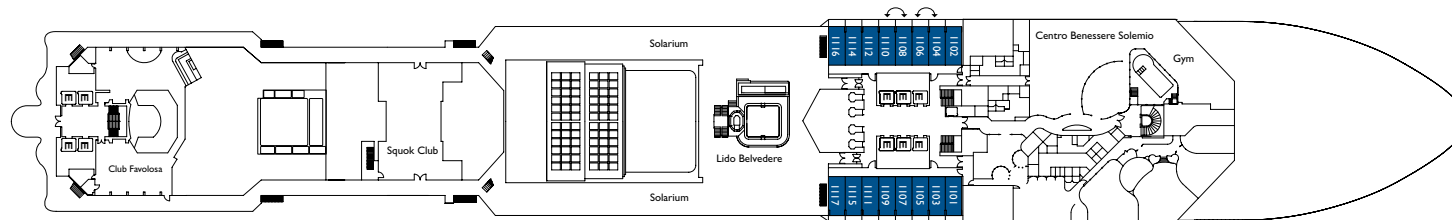

Duca d'Orléans Restaurant

Winter Garden

Gelateria Amarillo

NB: double beds are available in all categories of cabin.

- ✓ cabins with partially limited view
- single cabins
- H cabins for disabled guests
- ↔ interconnecting cabins
- E lift
- * double sofa bed

- 1 high bed
- single sofa bed
- ▲ 2 low beds that cannot be converted into a double
- ▲ cannot be converted into a double

DECK 9 - VILLA BORGHESE

DECK 8 - ENCELADO

DECK 7 - BOBOLI

DECK 6 - LA ZARZUELA

DECK 5 - TIVOLI