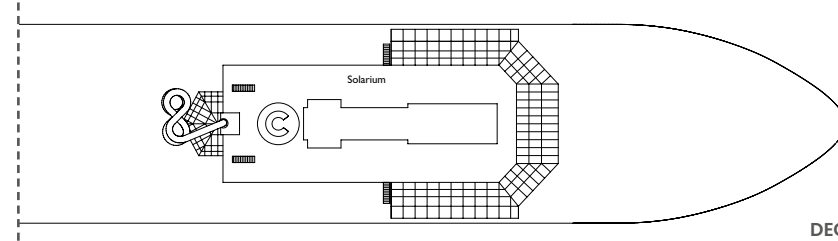

NB: double beds are available in all categories of cabin.

- ✓ cabins with partially limited view
- single cabins
- H cabins for disabled guests
- ↔ interconnecting cabins
- E lift
- double sofa bed

- 1 high bed
- single sofa bed
- ▲ 2 low beds that cannot be converted into a double
- ▲ cannot be converted into a double