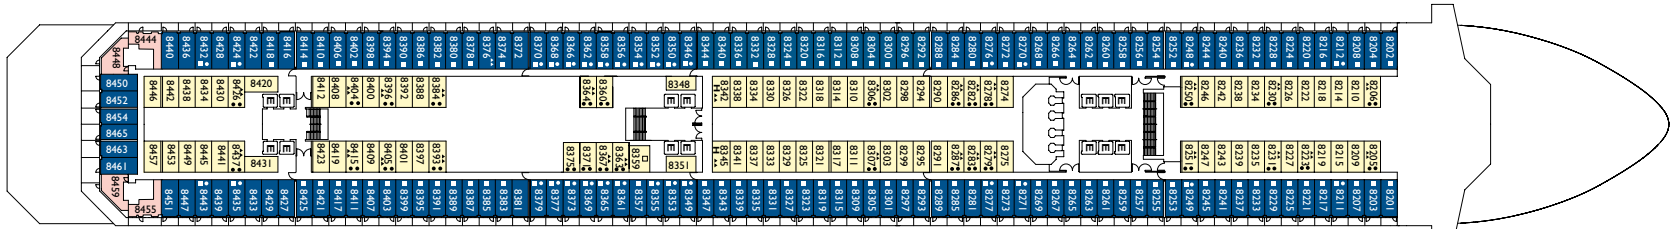

Duca d'Orléans Restaurant

Winter Garden

Gelateria Amarillo

NB: double beds are available in all categories of cabin.

- ✓ cabins with partially limited view
- single cabins
- H cabins for disabled guests
- ↔ interconnecting cabins
- E lift
- * double sofa bed

- 1 high bed
- single sofa bed
- ▲ 2 low beds that cannot be converted into a double
- ▲ cannot be converted into a double

DECK 9 - VILLA BORGHESE

DECK 8 - ENCELADO

DECK 7 - BOBOLI

DECK 6 - LA ZARZUELA

DECK 5 - TIVOLI