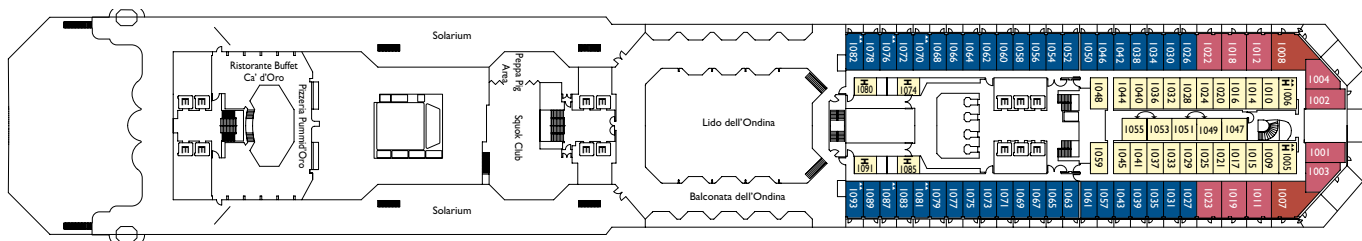

Duca d'Orléans Restaurant

Winter Garden

Gelateria Amarillo

NB: double beds are available in all categories of cabin.

- ✓ cabins with partially limited view
- single cabins
- H cabins for disabled guests
- ↔ interconnecting cabins
- E lift
- * double sofa bed

- 1 high bed
- single sofa bed
- ▲ 2 low beds that cannot be converted into a double
- ▲ cannot be converted into a double

DECK 9 - VILLA BORGHESE

DECK 8 - ENCELADO

DECK 7 - BOBOLI

DECK 6 - LA ZARZUELA

DECK 5 - TIVOLI