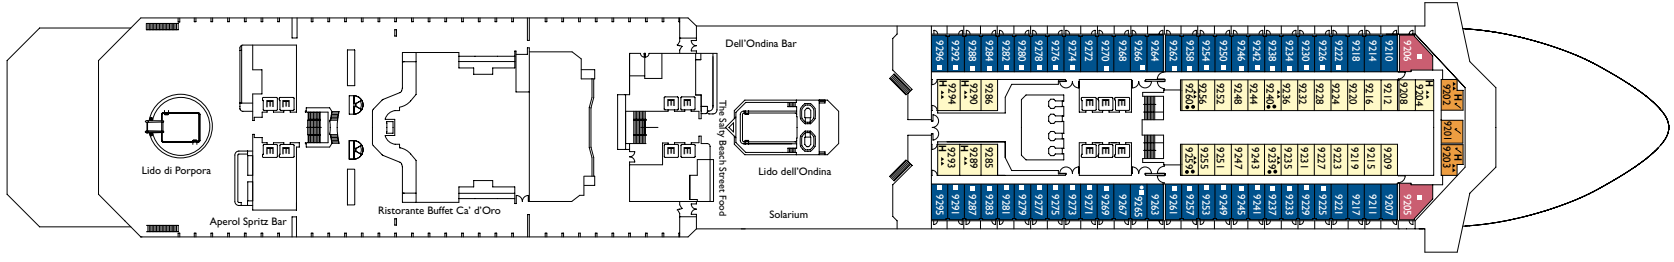

Duca d'Orléans Restaurant

Winter Garden

Gelateria Amarillo

NB: double beds are available in all categories of cabin.

- ✓ cabins with partially limited view
- single cabins
- H cabins for disabled guests
- ↔ interconnecting cabins
- E lift
- * double sofa bed

- 1 high bed
- single sofa bed
- ▲ 2 low beds that cannot be converted into a double
- ▲ cannot be converted into a double

DECK 9 - VILLA BORGHESE

DECK 8 - ENCELADO

DECK 7 - BOBOLI

DECK 6 - LA ZARZUELA

DECK 5 - TIVOLI