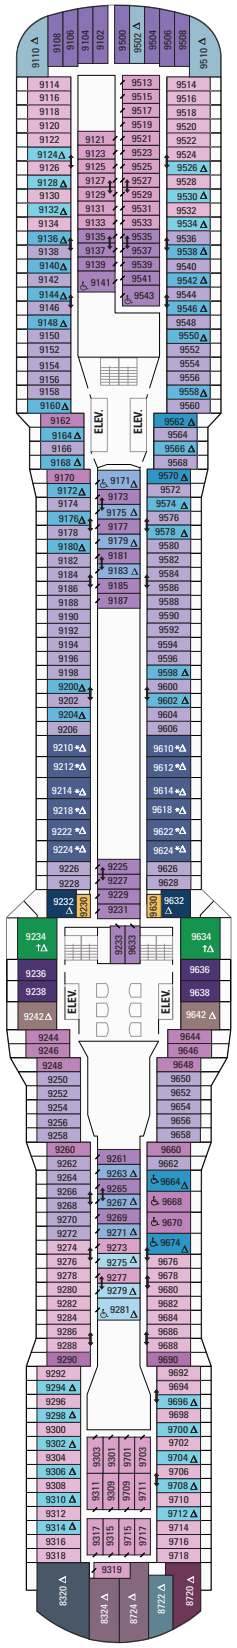

DECK 16

DECK 15

DECK 14

LEGENDS

- △ Stateroom with sofa bed
- ◆ Stateroom has third Pullman bed available
- ⊕ Stateroom has third and fourth Pullman beds available
- ◆ Stateroom with sofa bed and third Pullman bed available
- ‡ Stateroom has four additional Pullman beds available
- ↕ Connecting staterooms
- ♿ Indicates accessible staterooms
- ▣ Stateroom has an obstructed view

BALCONY **1C 2C 4C 1D 2D 5D 6D**

OCEAN VIEW **1M 2M**

INTERIOR **1U 2U 3U 4U 2W**

DECK 9

SUITES **GT GS J1 J3 J4**

BALCONY **1C 2C 4C 1D 2D 5D 6D**

OCEAN VIEW **1M 2M**

INTERIOR **1U 2U 3U 4U 2W**

DECK 8

SUITES **RL OL GL SL GB GS J1 J3**

BALCONY **1C 2C 4C 3D 4D 5D**

OCEAN VIEW **7D 8D 2E**

OCEAN VIEW **1M 2M**

INTERIOR **1U 2U 3U 4U 2W**

DECK 7

SUITES: GB J1 J4
 BALCONY: 1C 2C 4C 3D 4D 7D
 8D 2E 2F
 INTERIOR: 3U 4U 2W

DECK 6

SUITES: GB J1 J4
 BALCONY: 3D 4D 7D 8D 1E 2E 2F
 INTERIOR: 2W

DECK 5

DECK 4

DECK 3

DECK 2

OCEAN VIEW 1N 2N
INTERIOR 2U

SUITES