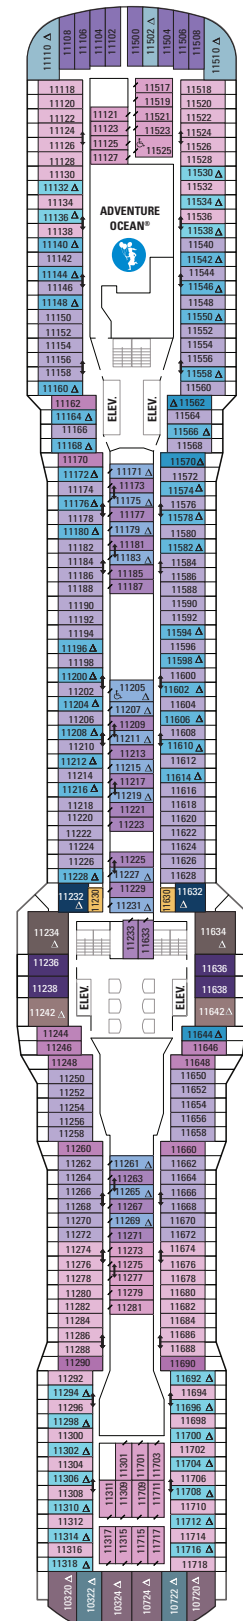

DECK 16

DECK 15

DECK 14

LEGENDS

- △ Stateroom with sofa bed
- ◆ Stateroom has third Pullman bed available
- ⊕ Stateroom has third and fourth Pullman beds available
- ◆ Stateroom with sofa bed and third Pullman bed available
- ‡ Stateroom has four additional Pullman beds available
- ↕ Connecting staterooms
- ♿ Indicates accessible staterooms
- ▣ Stateroom has an obstructed view

- Dining Venue
- Entertainment Area
- Bars & Lounges
- Kids & Teens Area
- Pool
- Spa
- Fitness
- Running Track
- Rock climbing
- FlowRider®
- Information
- Conference Center
- Shopping
- Casino

DECK 13
 SUITES GB J1 J4
 BALCONY 1C 2C 4C 1D 2D 5D 6D
 INTERIOR 2U 4U 2W

DECK 12
 SUITES OS GS J1
 BALCONY 1C 2C 4C 1D 2D 5D 6D
 INTERIOR 2U 3U 4U 2W

DECK 11
 SUITES OS GS J1 J4
 BALCONY 1C 2C 4C 1D 2D 5D 6D
 OCEAN VIEW 1M 2M
 INTERIOR 1U 2U 4U 2W

DECK 10

SUITES **GL SL GT GS J1 J3 J4**

BALCONY **1C 2C 4C 1D 2D 5D 6D**

OCEAN VIEW **1M 2M**

INTERIOR **1U 2U 3U 4U 2W**

DECK 9

SUITES **GT GS J1 J3 J4**

BALCONY **1C 2C 4C 1D 2D 5D 6D**

OCEAN VIEW **1M 2M**

INTERIOR **1U 2U 3U 4U 2W**