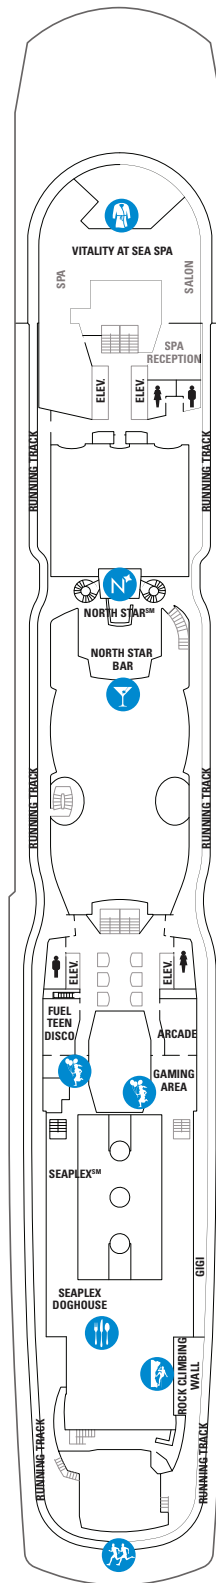

DECK 16

DECK 15

DECK 14

LEGENDS

- △ Stateroom with sofa bed
- ◆ Stateroom has third Pullman bed available
- ⊕ Stateroom has third and fourth Pullman beds available
- ◆ Stateroom with sofa bed and third Pullman bed available
- ‡ Stateroom has four additional Pullman beds available
- ↕ Connecting staterooms
- ♿ Indicates accessible staterooms
- ▣ Stateroom has an obstructed view

- Dining Venue
- Entertainment Area
- Bars & Lounges
- Kids & Teens Area
- Pool
- Spa
- Fitness
- Running Track
- Rock climbing
- FlowRider®
- Information
- Conference Center
- Shopping
- Casino

DECK 13
 SUITES GB J1 J4
 BALCONY 1C 2C 4C 1D 2D 5D 6D
 INTERIOR 2U 4U 2W

DECK 12
 SUITES OS GS J1
 BALCONY 1C 2C 4C 1D 2D 5D 6D
 INTERIOR 2U 3U 4U 2W

DECK 11
 SUITES OS GS J1 J4
 BALCONY 1C 2C 4C 1D 2D 5D 6D
 OCEAN VIEW 1M 2M
 INTERIOR 1U 2U 4U 2W

DECK 10

SUITES **GL SL GT GS J1 J3 J4**

BALCONY **1C 2C 4C 1D 2D 5D 6D**

OCEAN VIEW **1M 2M**

INTERIOR **1U 2U 3U 4U 2W**

DECK 9

SUITES **GT GS J1 J3 J4**

BALCONY **1C 2C 4C 1D 2D 5D 6D**

OCEAN VIEW **1M 2M**

INTERIOR **1U 2U 3U 4U 2W**