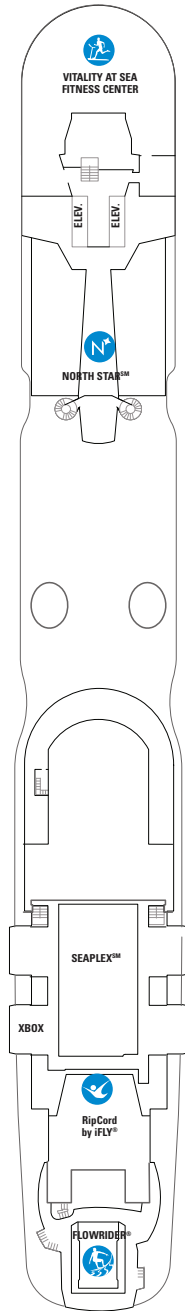

DECK 16

DECK 15

DECK 14

LEGENDS

- △ Stateroom with sofa bed
- ◆ Stateroom has third Pullman bed available
- ⊕ Stateroom has third and fourth Pullman beds available
- ◆ Stateroom with sofa bed and third Pullman bed available
- ‡ Stateroom has four additional Pullman beds available
- ↕ Connecting staterooms
- ♿ Indicates accessible staterooms
- ▣ Stateroom has an obstructed view

- Dining Venue
- Entertainment Area
- Bars & Lounges
- Kids & Teens Area
- Pool
- Spa
- Fitness
- Running Track
- Rock climbing
- FlowRider®
- Information
- Conference Center
- Shopping
- Casino

DECK 13
 SUITES GB J1 J4
 BALCONY 1C 2C 4C 1D 2D 5D 6D
 INTERIOR 2U 4U 2W

DECK 12
 SUITES OS GS J1
 BALCONY 1C 2C 4C 1D 2D 5D 6D
 INTERIOR 2U 3U 4U 2W

DECK 11
 SUITES OS GS J1 J4
 BALCONY 1C 2C 4C 1D 2D 5D 6D
 OCEAN VIEW 1M 2M
 INTERIOR 1U 2U 4U 2W

DECK 10

SUITES **GL SL GT GS J1 J3 J4**

BALCONY **1C 2C 4C 1D 2D 5D 6D**

OCEAN VIEW **1M 2M**

INTERIOR **1U 2U 3U 4U 2W**

DECK 9

SUITES **GT GS J1 J3 J4**

BALCONY **1C 2C 4C 1D 2D 5D 6D**

OCEAN VIEW **1M 2M**

INTERIOR **1U 2U 3U 4U 2W**