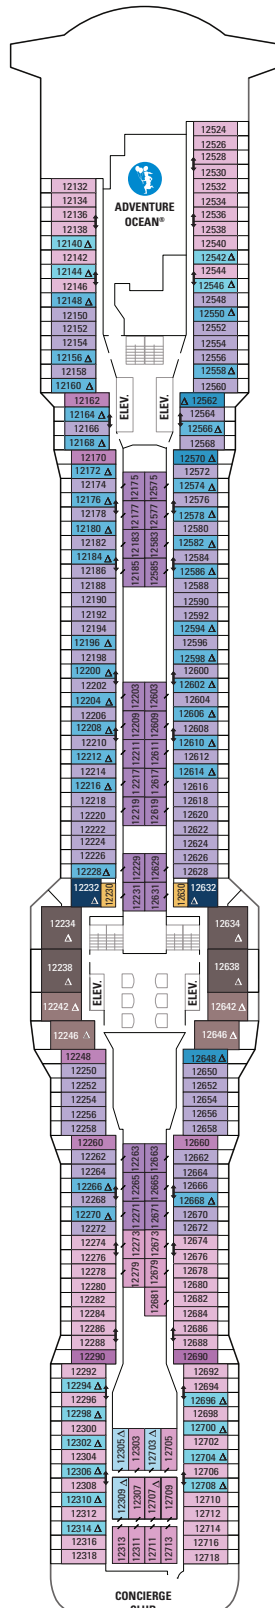

DECK 12
SUITES OS GS J1
BALCONY 1C 2C 4C 1D 2D 5D 6D
INTERIOR 2U 3U 4U 2W