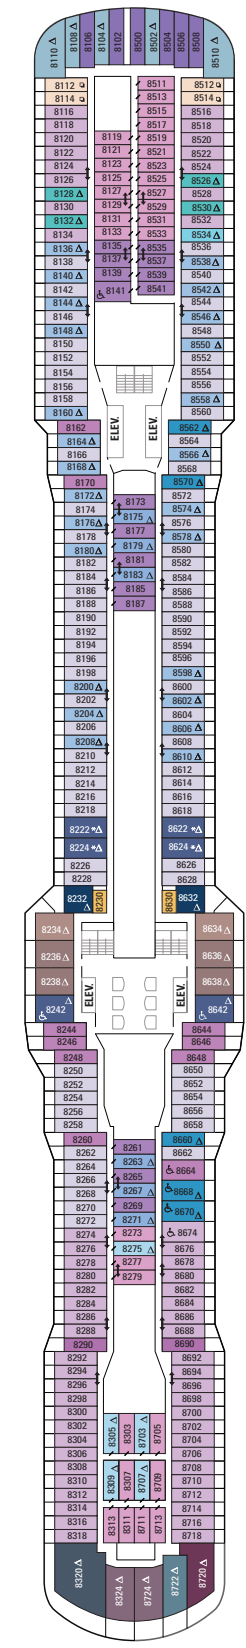

DECK 16

DECK 15

DECK 14

LEGENDS

- △ Stateroom with sofa bed
- ◆ Stateroom has third Pullman bed available
- ⊕ Stateroom has third and fourth Pullman beds available
- ◆ Stateroom with sofa bed and third Pullman bed available
- ‡ Stateroom has four additional Pullman beds available
- ↕ Connecting staterooms
- ♿ Indicates accessible staterooms
- ▣ Stateroom has an obstructed view

BALCONY **1C 2C 4C 1D 2D 5D 6D**

OCEAN VIEW **1M 2M**

INTERIOR **1U 2U 3U 4U 2W**

DECK 9

SUITES **GT GS J1 J3 J4**

BALCONY **1C 2C 4C 1D 2D 5D 6D**

OCEAN VIEW **1M 2M**

INTERIOR **1U 2U 3U 4U 2W**

DECK 8

SUITES **RL OL GL SL GB GS J1 J3**

BALCONY **1C 2C 4C 3D 4D 5D**

OCEAN VIEW **7D 8D 2E**

OCEAN VIEW **1M 2M**

INTERIOR **1U 2U 3U 4U 2W**

DECK 7

SUITES: GB J1 J4
 BALCONY: 1C 2C 4C 3D 4D 7D
 8D 2E 2F
 INTERIOR: 3U 4U 2W

DECK 6

SUITES: GB J1 J4
 BALCONY: 3D 4D 7D 8D 1E 2E 2F
 INTERIOR: 2W

DECK 5

DECK 4

DECK 3

DECK 2

OCEAN VIEW 1N 2N
INTERIOR 2U

SUITES