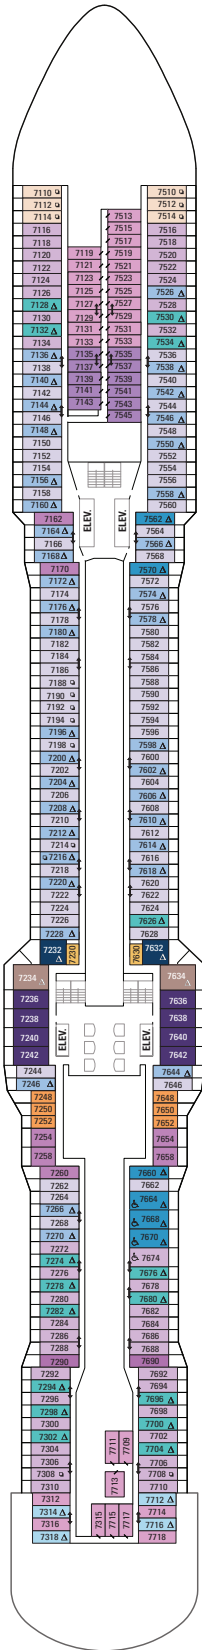

DECK 16

DECK 15

DECK 14

LEGENDS

- △ Stateroom with sofa bed
- ◆ Stateroom has third Pullman bed available
- ⊕ Stateroom has third and fourth Pullman beds available
- ◆ Stateroom with sofa bed and third Pullman bed available
- ‡ Stateroom has four additional Pullman beds available
- ↕ Connecting staterooms
- ♿ Indicates accessible staterooms
- ▣ Stateroom has an obstructed view

BALCONY **1C 2C 4C 1D 2D 5D 6D**

OCEAN VIEW **1M 2M**

INTERIOR **1U 2U 3U 4U 2W**

DECK 9

SUITES **GT GS J1 J3 J4**

BALCONY **1C 2C 4C 1D 2D 5D 6D**

OCEAN VIEW **1M 2M**

INTERIOR **1U 2U 3U 4U 2W**

DECK 8

SUITES **RL OL GL SL GB GS J1 J3**

BALCONY **1C 2C 4C 3D 4D 5D**

OCEAN VIEW **7D 8D 2E**

OCEAN VIEW **1M 2M**

INTERIOR **1U 2U 3U 4U 2W**

DECK 7

SUITES: GB J1 J4
 BALCONY: 1C 2C 4C 3D 4D 7D
 8D 2E 2F
 INTERIOR: 3U 4U 2W

DECK 6

SUITES: GB J1 J4
 BALCONY: 3D 4D 7D 8D 1E 2E 2F
 INTERIOR: 2W

DECK 5

DECK 4

DECK 3

DECK 2

OCEAN VIEW 1N 2N
INTERIOR 2U

SUITES