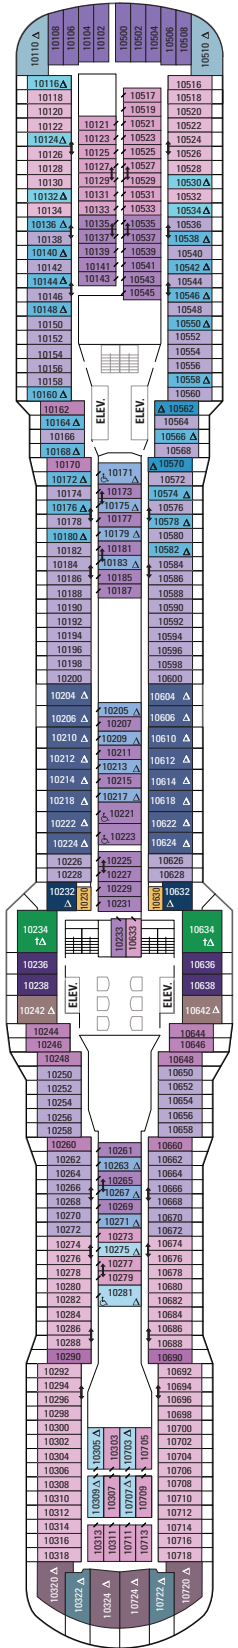

DECK 16

DECK 15

DECK 14

LEGENDS

- △ Stateroom with sofa bed
- ◆ Stateroom has third Pullman bed available
- ⊕ Stateroom has third and fourth Pullman beds available
- ◆ Stateroom with sofa bed and third Pullman bed available
- ‡ Stateroom has four additional Pullman beds available
- ↕ Connecting staterooms
- ♿ Indicates accessible staterooms
- ▣ Stateroom has an obstructed view

DECK 12
 SUITES OS GS J1
 BALCONY 1C 2C 4C 1D 2D 5D 6D
 INTERIOR 2U 3U 4U 2W

DECK 11
 SUITES OS GS J1 J4
 BALCONY 1C 2C 4C 1D 2D 5D 6D
 OCEAN VIEW 1M 2M
 INTERIOR 1U 2U 4U 2W

DECK 10

SUITES **GL SL GT GS J1 J3 J4**

BALCONY **1C 2C 4C 1D 2D 5D 6D**

OCEAN VIEW **1M 2M**

INTERIOR **1U 2U 3U 4U 2W**

DECK 9

SUITES **GT GS J1 J3 J4**

BALCONY **1C 2C 4C 1D 2D 5D 6D**

OCEAN VIEW **1M 2M**

INTERIOR **1U 2U 3U 4U 2W**

DECK 8

SUITES **RL OL GL SL GB GS J1 J3**

BALCONY **1C 2C 4C 3D 4D 5D**

OCEAN VIEW **7D 8D 2E**

OCEAN VIEW **1M 2M**

INTERIOR **1U 2U 3U 4U 2W**

DECK 7

SUITES: GB J1 J4
 BALCONY: 1C 2C 4C 3D 4D 7D
 8D 2E 2F
 INTERIOR: 3U 4U 2W