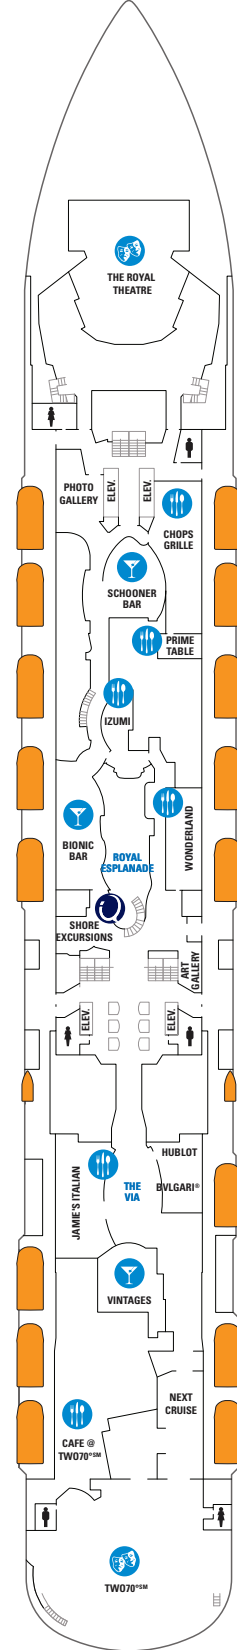

DECK 16

DECK 15

DECK 14

LEGENDS

- △ Stateroom with sofa bed
- ◆ Stateroom has third Pullman bed available
- ⊕ Stateroom has third and fourth Pullman beds available
- ◆ Stateroom with sofa bed and third Pullman bed available
- ‡ Stateroom has four additional Pullman beds available
- ↕ Connecting staterooms
- ♿ Indicates accessible staterooms
- ▣ Stateroom has an obstructed view

BALCONY **1C 2C 4C 1D 2D 5D 6D**

OCEAN VIEW **1M 2M**

INTERIOR **1U 2U 3U 4U 2W**

DECK 9

SUITES **GT GS J1 J3 J4**

BALCONY **1C 2C 4C 1D 2D 5D 6D**

OCEAN VIEW **1M 2M**

INTERIOR **1U 2U 3U 4U 2W**

DECK 8

SUITES **RL OL GL SL GB GS J1 J3**

BALCONY **1C 2C 4C 3D 4D 5D**

OCEAN VIEW **7D 8D 2E**

OCEAN VIEW **1M 2M**

INTERIOR **1U 2U 3U 4U 2W**

DECK 7

SUITES: GB J1 J4
 BALCONY: 1C 2C 4C 3D 4D 7D
 8D 2E 2F
 INTERIOR: 3U 4U 2W

DECK 6

SUITES: GB J1 J4
 BALCONY: 3D 4D 7D 8D 1E 2E 2F
 INTERIOR: 2W

DECK 5

DECK 4

DECK 3

DECK 2

OCEAN VIEW 1N 2N
INTERIOR 2U

SUITES