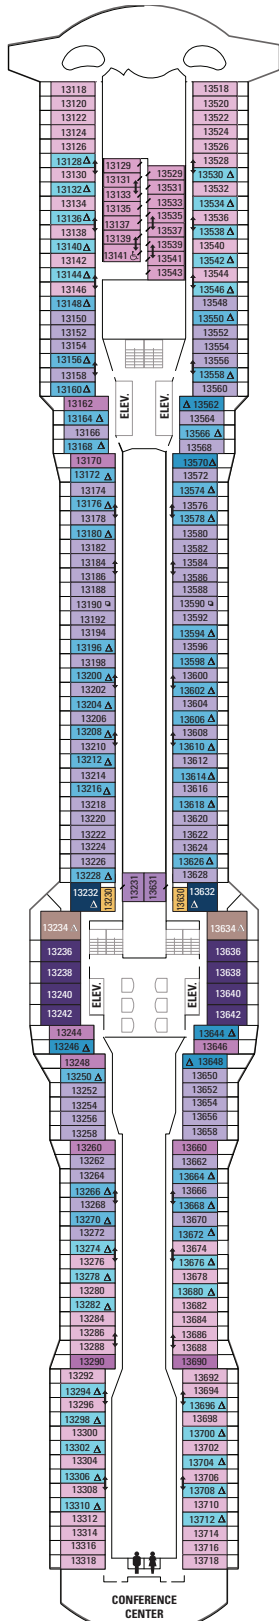

DECK 16

DECK 15

DECK 14

LEGENDS

- △ Stateroom with sofa bed
- ◆ Stateroom has third Pullman bed available
- ⊕ Stateroom has third and fourth Pullman beds available
- ◆ Stateroom with sofa bed and third Pullman bed available
- ‡ Stateroom has four additional Pullman beds available
- ↕ Connecting staterooms
- ♿ Indicates accessible staterooms
- ▣ Stateroom has an obstructed view

- Dining Venue
- Entertainment Area
- Bars & Lounges
- Kids & Teens Area
- Pool
- Spa
- Fitness
- Running Track
- Rock climbing
- FlowRider®
- Information
- Conference Center
- Shopping
- Casino

DECK 13
 SUITES GB J1 J4
 BALCONY 1C 2C 4C 1D 2D 5D 6D
 INTERIOR 2U 4U 2W

BALCONY **1C 2C 4C 1D 2D 5D 6D**

OCEAN VIEW **1M 2M**

INTERIOR **1U 2U 3U 4U 2W**

DECK 9

SUITES **GT GS J1 J3 J4**

BALCONY **1C 2C 4C 1D 2D 5D 6D**

OCEAN VIEW **1M 2M**

INTERIOR **1U 2U 3U 4U 2W**

DECK 8

SUITES **RL OL GL SL GB GS J1 J3**

BALCONY **1C 2C 4C 3D 4D 5D**

OCEAN VIEW **7D 8D 2E**

OCEAN VIEW **1M 2M**

INTERIOR **1U 2U 3U 4U 2W**

DECK 7

SUITES: GB J1 J4
 BALCONY: 1C 2C 4C 3D 4D 7D
 8D 2E 2F
 INTERIOR: 3U 4U 2W