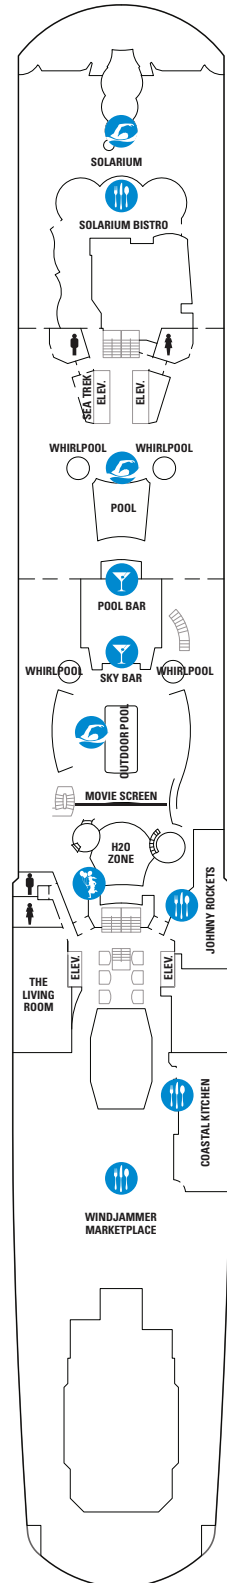

DECK 16

DECK 15

DECK 14

LEGENDS

- △ Stateroom with sofa bed
- ◆ Stateroom has third Pullman bed available
- ⊕ Stateroom has third and fourth Pullman beds available
- ◆ Stateroom with sofa bed and third Pullman bed available
- ‡ Stateroom has four additional Pullman beds available
- ↕ Connecting staterooms
- ♿ Indicates accessible staterooms
- ▣ Stateroom has an obstructed view

- Dining Venue
- Entertainment Area
- Bars & Lounges
- Kids & Teens Area
- Pool
- Spa
- Fitness
- Running Track
- Rock climbing
- FlowRider®
- Information
- Conference Center
- Shopping
- Casino

DECK 13
 SUITES GB J1 J4
 BALCONY 1C 2C 4C 1D 2D 5D 6D
 INTERIOR 2U 4U 2W

DECK 12
 SUITES OS GS J1
 BALCONY 1C 2C 4C 1D 2D 5D 6D
 INTERIOR 2U 3U 4U 2W

DECK 11
 SUITES OS GS J1 J4
 BALCONY 1C 2C 4C 1D 2D 5D 6D
 OCEAN VIEW 1M 2M
 INTERIOR 1U 2U 4U 2W

DECK 10

SUITES **GL SL GT GS J1 J3 J4**

BALCONY **1C 2C 4C 1D 2D 5D 6D**

OCEAN VIEW **1M 2M**

INTERIOR **1U 2U 3U 4U 2W**

DECK 9

SUITES **GT GS J1 J3 J4**

BALCONY **1C 2C 4C 1D 2D 5D 6D**

OCEAN VIEW **1M 2M**

INTERIOR **1U 2U 3U 4U 2W**