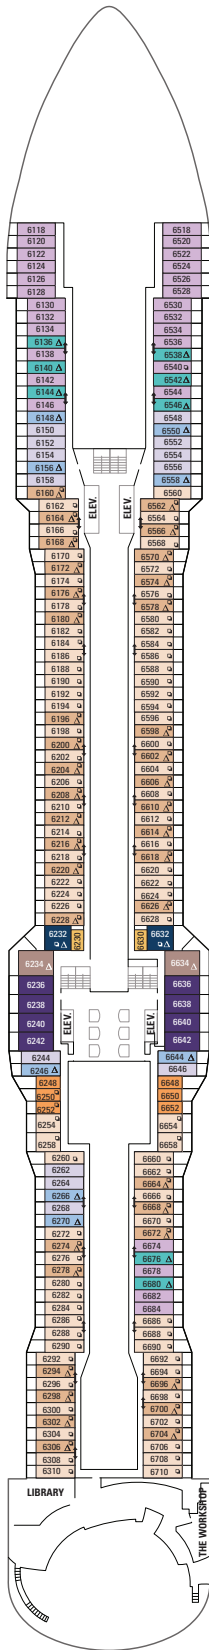

DECK 16

DECK 15

DECK 14

LEGENDS

- △ Stateroom with sofa bed
- ◆ Stateroom has third Pullman bed available
- ⊕ Stateroom has third and fourth Pullman beds available
- ◆ Stateroom with sofa bed and third Pullman bed available
- ‡ Stateroom has four additional Pullman beds available
- ↕ Connecting staterooms
- ♿ Indicates accessible staterooms
- ▣ Stateroom has an obstructed view

BALCONY **1C 2C 4C 1D 2D 5D 6D**

OCEAN VIEW **1M 2M**

INTERIOR **1U 2U 3U 4U 2W**

DECK 9

SUITES **GT GS J1 J3 J4**

BALCONY **1C 2C 4C 1D 2D 5D 6D**

OCEAN VIEW **1M 2M**

INTERIOR **1U 2U 3U 4U 2W**

DECK 8

SUITES **RL OL GL SL GB GS J1 J3**

BALCONY **1C 2C 4C 3D 4D 5D**

OCEAN VIEW **7D 8D 2E**

OCEAN VIEW **1M 2M**

INTERIOR **1U 2U 3U 4U 2W**

DECK 7

SUITES: GB J1 J4
 BALCONY: 1C 2C 4C 3D 4D 7D
 8D 2E 2F
 INTERIOR: 3U 4U 2W

DECK 6

SUITES: GB J1 J4
 BALCONY: 3D 4D 7D 8D 1E 2E 2F
 INTERIOR: 2W

DECK 5

DECK 4

DECK 3

DECK 2

OCEAN VIEW 1N 2N
INTERIOR 2U

SUITES