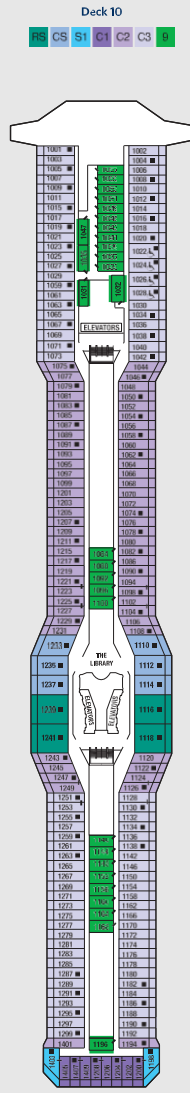

Staterooms with an upper bed and sofa bed accommodate a maximum of four guests. Accessible staterooms with a sofa bed accommodate a maximum of three guests. Staterooms 1001 and 1002 have partially obstructed veranda views. 2C Veranda Staterooms have partially obstructed veranda views. 2D Veranda Staterooms have obstructed veranda views.

For the most up-to-date deck plans, visit celebrity.com. For further assistance, visit cruisingpower.com.

- Penthouse Suite
- Concierge Class 1
- Veranda Stateroom 1C
- Inside Stateroom 9
- Royal Suite
- Concierge Class 2
- Veranda Stateroom 2A
- Inside Stateroom 10
- Celebrity Suite
- Concierge Class 3
- Veranda Stateroom 2B
- Inside Stateroom 11
- Sky Suite 1
- Family Veranda Stateroom
- Veranda Stateroom 2C
- Inside Stateroom 12
- Sky Suite 2
- Sunset Veranda Stateroom
- Veranda Stateroom 2D
- AquaClass® 1
- Veranda Stateroom 1A
- Veranda Stateroom 7
- AquaClass 2
- Veranda Stateroom 1B
- OceanView Stateroom 8

- Convertible Sofa Bed
- ▲ One Upper Bath
- Connecting Staterooms
- Inside Stateroom Door Location
- ♻️ Wheelchair Accessible Stateroom Featuring Roll-In Shower