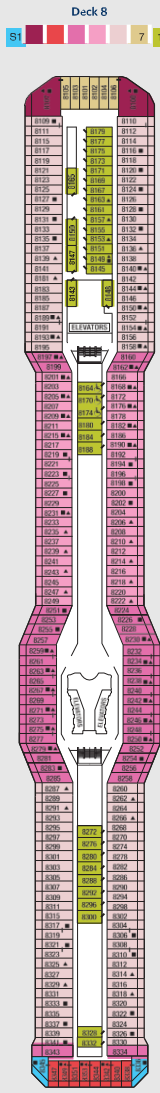

Staterooms with an upper bed and sofa bed accommodate a maximum of four guests. Accessible staterooms with a sofa bed accommodate a maximum of three guests. Staterooms 1001 and 1002 have partially obstructed veranda views. 2C Veranda Staterooms have partially obstructed veranda views. 2D Veranda Staterooms have obstructed veranda views.

For the most up-to-date deck plans, visit celebrity.com. For further assistance, visit cruisingpower.com.

- Penthouse Suite
- Concierge Class 1
- Veranda Stateroom 1C
- Inside Stateroom 9
- Royal Suite
- Concierge Class 2
- Veranda Stateroom 2A
- Inside Stateroom 10
- Celebrity Suite
- Concierge Class 3
- Veranda Stateroom 2B
- Inside Stateroom 11
- Sky Suite 1
- Family Veranda Stateroom
- Veranda Stateroom 2C
- Inside Stateroom 12
- Sky Suite 2
- Sunset Veranda Stateroom
- Veranda Stateroom 2D
- AquaClass® 1
- Veranda Stateroom 1A
- Veranda Stateroom 7
- AquaClass 2
- Veranda Stateroom 1B
- OceanView Stateroom 8

- Convertible Sofa Bed
- ▲ One Upper Bath
- Connecting Staterooms
- Inside Stateroom Door Location
- ♻️ Wheelchair Accessible Stateroom Featuring Roll-In Shower