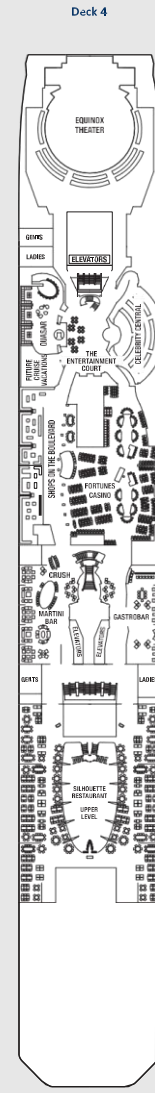

Staterooms with an upper bed and sofa bed accommodate a maximum of four guests. Accessible staterooms with a sofa bed accommodate a maximum of three guests. Staterooms 1001 and 1002 have partially obstructed veranda views. 2C Veranda Staterooms have partially obstructed veranda views. 2D Veranda Staterooms have obstructed veranda views.

For the most up-to-date deck plans, visit celebrity.com. For further assistance, visit cruisingpower.com.

- Penthouse Suite
- Concierge Class 1
- Veranda Stateroom 1C
- Inside Stateroom 9
- Royal Suite
- Concierge Class 2
- Veranda Stateroom 2A
- Inside Stateroom 10
- Celebrity Suite
- Concierge Class 3
- Veranda Stateroom 2B
- Inside Stateroom 11
- Sky Suite 1
- Family Veranda Stateroom
- Veranda Stateroom 2C
- Inside Stateroom 12
- Sky Suite 2
- Sunset Veranda Stateroom
- Veranda Stateroom 2D
- AquaClass® 1
- Veranda Stateroom 1A
- Veranda Stateroom 7
- AquaClass 2
- Veranda Stateroom 1B
- OceanView Stateroom 8

- Convertible Sofa Bed
- ▲ One Upper Bath
- Connecting Staterooms
- Inside Stateroom Door Location
- ♻️ Wheelchair Accessible Stateroom Featuring Roll-In Shower