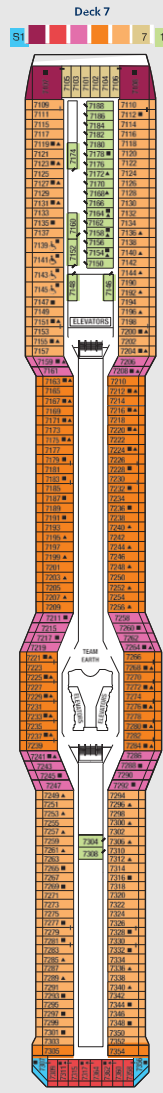

Staterooms with an upper bed and sofa bed accommodate a maximum of four guests. Accessible staterooms with a sofa bed accommodate a maximum of three guests. Staterooms 1001 and 1002 have partially obstructed veranda views. 2C Veranda Staterooms have partially obstructed veranda views. 2D Veranda Staterooms have obstructed veranda views.

For the most up-to-date deck plans, visit celebrity.com. For further assistance, visit cruisingpower.com.

- Penthouse Suite
- Concierge Class 1
- Veranda Stateroom 1C
- Inside Stateroom 9
- Royal Suite
- Concierge Class 2
- Veranda Stateroom 2A
- Inside Stateroom 10
- Celebrity Suite
- Concierge Class 3
- Veranda Stateroom 2B
- Inside Stateroom 11
- Sky Suite 1
- Family Veranda Stateroom
- Veranda Stateroom 2C
- Inside Stateroom 12
- Sky Suite 2
- Sunset Veranda Stateroom
- Veranda Stateroom 2D
- AquaClass® 1
- Veranda Stateroom 1A
- Veranda Stateroom 7
- AquaClass 2
- Veranda Stateroom 1B
- OceanView Stateroom 8

- Convertible Sofa Bed
- ▲ One Upper Bath
- Connecting Staterooms
- Inside Stateroom Door Location
- ♻️ Wheelchair Accessible Stateroom Featuring Roll-In Shower