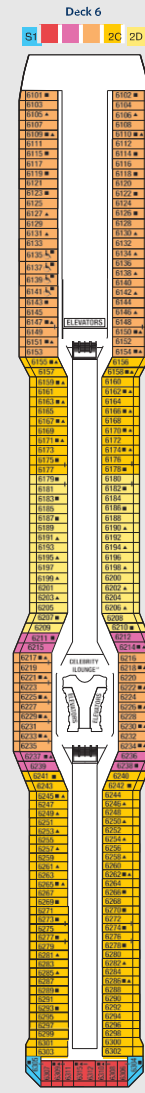

Staterooms with an upper bed and sofa bed accommodate a maximum of four guests. Accessible staterooms with a sofa bed accommodate a maximum of three guests. Staterooms 1001 and 1002 have partially obstructed veranda views. 2C Veranda Staterooms have partially obstructed veranda views. 2D Veranda Staterooms have obstructed veranda views.

For the most up-to-date deck plans, visit celebrity.com. For further assistance, visit cruisingpower.com.

- Penthouse Suite
- Concierge Class 1
- Veranda Stateroom 1C
- Inside Stateroom 9
- Royal Suite
- Concierge Class 2
- Veranda Stateroom 2A
- Inside Stateroom 10
- Celebrity Suite
- Concierge Class 3
- Veranda Stateroom 2B
- Inside Stateroom 11
- Sky Suite 1
- Family Veranda Stateroom
- Veranda Stateroom 2C
- Inside Stateroom 12
- Sky Suite 2
- Sunset Veranda Stateroom
- Veranda Stateroom 2D
- AquaClass® 1
- Veranda Stateroom 1A
- Veranda Stateroom 7
- AquaClass 2
- Veranda Stateroom 1B
- OceanView Stateroom 8

- Convertible Sofa Bed
- ▲ One Upper Bath
- Connecting Staterooms
- Inside Stateroom Door Location
- ♻️ Wheelchair Accessible Stateroom Featuring Roll-In Shower