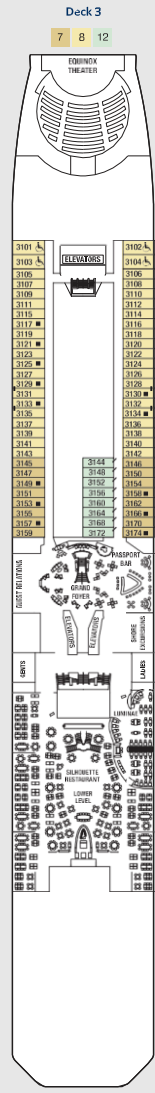

Staterooms with an upper bed and sofa bed accommodate a maximum of four guests. Accessible staterooms with a sofa bed accommodate a maximum of three guests. Staterooms 1001 and 1002 have partially obstructed veranda views. 2C Veranda Staterooms have partially obstructed veranda views. 2D Veranda Staterooms have obstructed veranda views.

For the most up-to-date deck plans, visit celebrity.com. For further assistance, visit cruisingpower.com.

- Penthouse Suite
- Concierge Class 1
- Veranda Stateroom 1C
- Inside Stateroom 9
- Royal Suite
- Concierge Class 2
- Veranda Stateroom 2A
- Inside Stateroom 10
- Celebrity Suite
- Concierge Class 3
- Veranda Stateroom 2B
- Inside Stateroom 11
- Sky Suite 1
- Family Veranda Stateroom
- Veranda Stateroom 2C
- Inside Stateroom 12
- Sky Suite 2
- Sunset Veranda Stateroom
- Veranda Stateroom 2D
- AquaClass® 1
- Veranda Stateroom 1A
- Veranda Stateroom 7
- AquaClass 2
- Veranda Stateroom 1B
- OceanView Stateroom 8

- Convertible Sofa Bed
- ▲ One Upper Bath
- Connecting Staterooms
- Inside Stateroom Door Location
- ♻️ Wheelchair Accessible Stateroom Featuring Roll-In Shower