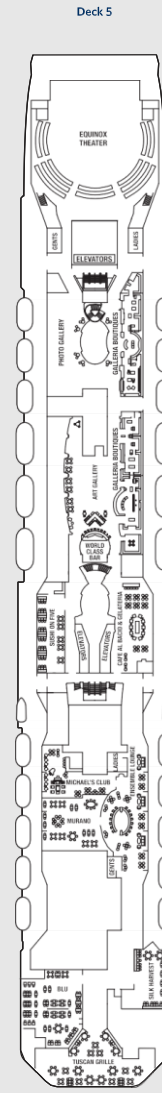

Staterooms with an upper bed and sofa bed accommodate a maximum of four guests. Accessible staterooms with a sofa bed accommodate a maximum of three guests. Staterooms 1001 and 1002 have partially obstructed veranda views. 2C Veranda Staterooms have partially obstructed veranda views. 2D Veranda Staterooms have obstructed veranda views.

For the most up-to-date deck plans, visit celebrity.com. For further assistance, visit cruisingpower.com.

- Penthouse Suite
- Concierge Class 1
- Veranda Stateroom 1C
- Inside Stateroom 9
- Royal Suite
- Concierge Class 2
- Veranda Stateroom 2A
- Inside Stateroom 10
- Celebrity Suite
- Concierge Class 3
- Veranda Stateroom 2B
- Inside Stateroom 11
- Sky Suite 1
- Family Veranda Stateroom
- Veranda Stateroom 2C
- Inside Stateroom 12
- Sky Suite 2
- Sunset Veranda Stateroom
- Veranda Stateroom 2D
- AquaClass® 1
- Veranda Stateroom 1A
- Veranda Stateroom 7
- AquaClass 2
- Veranda Stateroom 1B
- OceanView Stateroom 8

- Convertible Sofa Bed
- ▲ One Upper Bath
- Connecting Staterooms
- Inside Stateroom Door Location
- ♻️ Wheelchair Accessible Stateroom Featuring Roll-In Shower