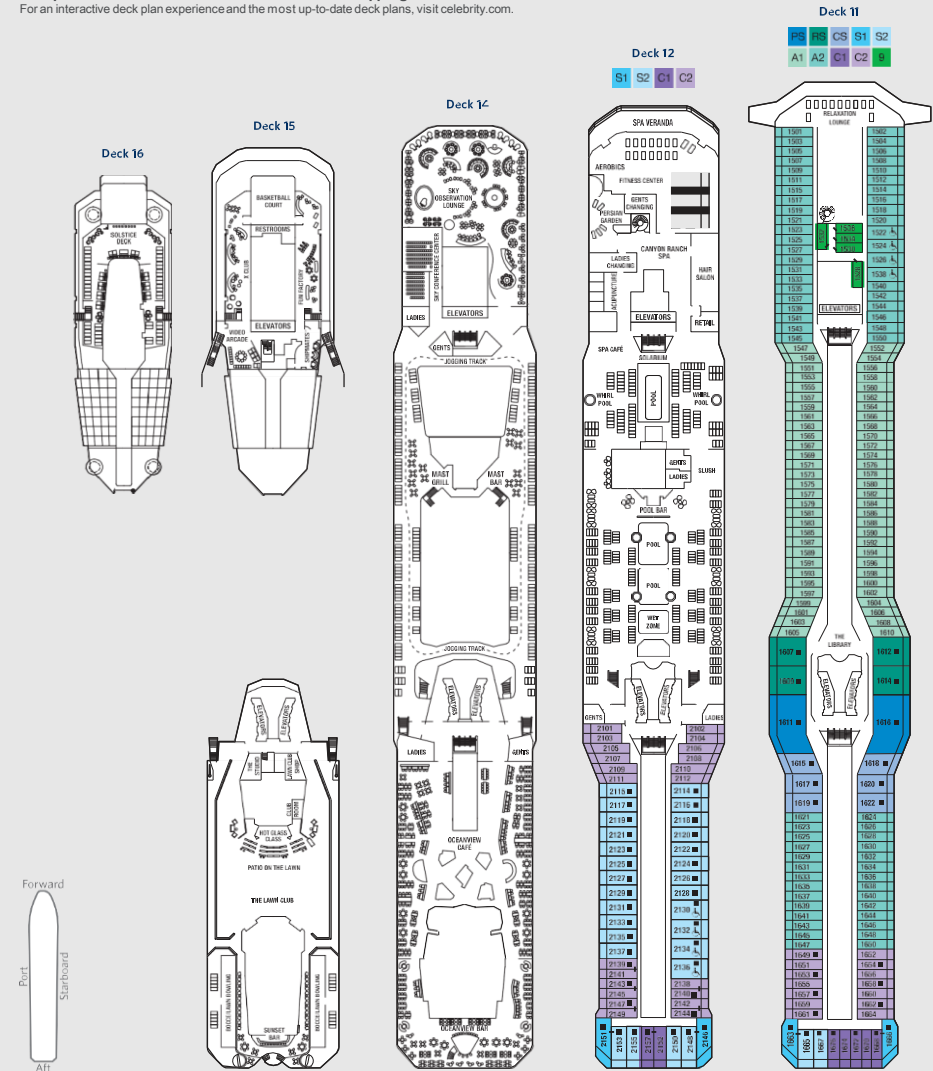

PS Penthouse Suite	C1 Concierge Class 1	1C Veranda Stateroom 1C	9 Inside Stateroom 9	U Convertible Sofa Bed
RS Royal Suite	C2 Concierge Class 2	2A Veranda Stateroom 2A	10 Inside Stateroom 10	UB One Upper Berth
CS Celebrity Suite	C3 Concierge Class 3	2B Veranda Stateroom 2B	11 Inside Stateroom 11	UC Connecting Staterooms
S1 Sky Suite 1	FV Family Veranda Stateroom	2C Veranda Stateroom 2C	12 Inside Stateroom 12	UD Inside Stateroom Door Location
S2 Sky Suite 2	SV Sunset Veranda Stateroom	2D Veranda Stateroom 2D		UA Wheelchair Accessible Stateroom
A1 AquaClass® 1	1A Veranda Stateroom 1A	7 OceanView Stateroom 7		US Featuring Roll-In Shower
A2 AquaClass 2	1B Veranda Stateroom 1B	8 OceanView Stateroom 8