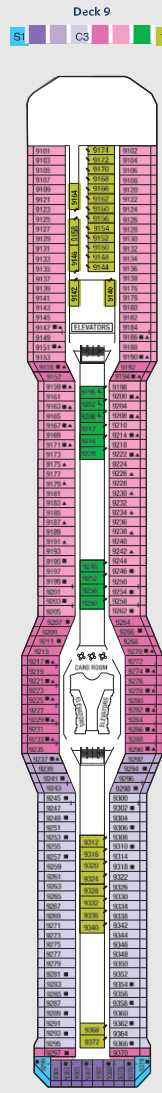

Staterooms with an upper bed and sofa bed accommodate a maximum of four guests. Accessible staterooms with a sofa bed accommodate a maximum of three guests. Staterooms 1001 and 1002 have partially obstructed veranda views. 2C Veranda Staterooms have partially obstructed veranda views. 2D Veranda Staterooms have obstructed veranda views.

For the most up-to-date deck plans, visit celebrity.com. For further assistance, visit cruisingpower.com.

- Penthouse Suite
- Concierge Class 1
- Veranda Stateroom 1C
- Inside Stateroom 9
- Royal Suite
- Concierge Class 2
- Veranda Stateroom 2A
- Inside Stateroom 10
- Celebrity Suite
- Concierge Class 3
- Veranda Stateroom 2B
- Inside Stateroom 11
- Sky Suite 1
- Family Veranda Stateroom
- Veranda Stateroom 2C
- Inside Stateroom 12
- Sky Suite 2
- Sunset Veranda Stateroom
- Veranda Stateroom 2D
- AquaClass® 1
- Veranda Stateroom 1A
- Veranda Stateroom 7
- AquaClass 2
- Veranda Stateroom 1B
- OceanView Stateroom 8

- Convertible Sofa Bed
- ▲ One Upper Bath
- Connecting Staterooms
- Inside Stateroom Door Location
- ♻️ Wheelchair Accessible Stateroom Featuring Roll-In Shower